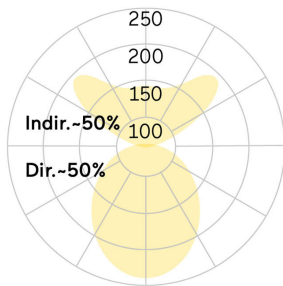

Matric-R3

Pendant light-line - Direct/indirect light distribution

Article code: LR3OEE-830M-L1182-Y

Customer / Project: _____

Note: _____

Productname	Matric-R3
Lamp	LED
Installation Type	Pendant light-line
Surface finish	Silver Anodised
Light characteristics	Direct/indirect light distribution
Colour temperature	3000K
Colour Rendering Index (CRI)	CRI>80
Optical system	Opal diffuser
Control	Switchable
Length L/Diameter D (mm)	L=1182mm
Width W (mm)	W=55mm
Height H (mm)	H=85mm
Current/Power	Medium-Power
Luminous Flux	4656lm
Power consumption	39W
Suspension	Y-susp. (Set)
Ceiling rose colour	Ceiling rose: Matching luminaire`s surface colour
Pendant length (mm)	Pendant length max 1500mm
Degree of protection	IP20
Certification	Prüfzeichen: ENEC
Cable Colour	Power supply: transparent
LED lifetime	L85B10 (tq 25°C) = 50.000h
Photometric code	8 30 / 3 3 9
Photobiological class	RG0 (EN62471)
Indoor/Outdoor	Indoor: ta [ambient] max. 25°C
Weight (kg)	4,3kg