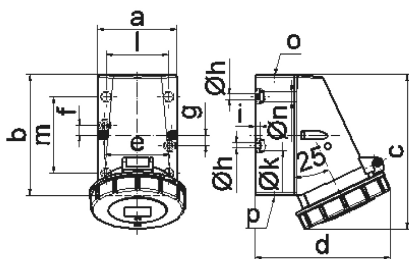

Wall mounting socket outlet - housing dimensions 126x83

Product description	
BALS-Prd.-Nr	1145
EAN	4024941011457
product category (PG)	Wall mounting socket outlet
current (A)	32A
number of poles (P99)	3p
number of poles (P)	2P+PE
position of earth contact (H)	6 h
voltage (V)	200 up to 250V
frequency (HZ)	50 and 60Hz

Product description	
protection degree (SA)	IP67
colour code 1 (KF1)	blue RAL 5015
Colour of appliance	Hinged lid blue RAL 5015, Bayonet ring grey RAL 7035, Housing bottom grey RAL 7035, Housing top grey RAL 7035
connection design (AT)	with screw terminal
maximum conductor size (LQ)	10,0 qmm
cable entry (KE)	1xM25 top, 2xM25 bottom
Height	161mm
Width	94mm
Depth	139mm
dimension of enclosure (GG)	126x83 mm (HxW)
material of enclosure (GM)	Polyamide
contact	The contact carrier is made of polyamide, The contacts are brass

Additional technical properties	
	The cable entry is one at top open and two at bottom closed
	Lower part of housing rotatable by 180°
	4 cut out fixing holes in the lower part of housing

Logistics data	
Weight/pcs	0.395 kg / Piece

Logistics data	
Packaging	Bag
Content amount	1 ST
EAN	4024941011457
Length	139 mm
Width	94 mm
Height	161 mm
Weight	0.396 kg
Volume	2,103.626 ccm
Packaging	Carton
Content amount	10 ST
EAN	4024941968058
Length	335 mm
Width	283 mm
Height	268 mm
Weight	4.325 kg
Volume	21,937.5 ccm