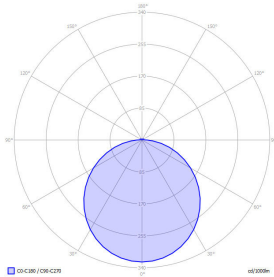

## Basic-A6

Surface mounted luminaire - Direct only omnidirectional light distribution

Article code: BA6FSE-840M-D600

Illustrations may only be similar and serve as an orientation.

Basic-A6. LED. Surface mounted luminaire for wall or ceiling mounting. Luminaire body made of high-quality aluminum profile. Surface finish Radiant Silver. Direct only omnidirectional light distribution. Colour temperature: 4000K (Cool White). Colour Rendering Index (CRI): >80. Ambient diffuser made of frosted methacrylate for enhanced light transmission and perfect uniform illumination. Switchable. DxH (round). D=600mm. H=35+25mm.

## Basic-A6

Surface mounted luminaire - Direct only omnidirectional light distribution

Article code: BA6FSE-840M-D600

Customer / Project: \_\_\_\_\_

Note: \_\_\_\_\_

Productname	Basic-A6
Lamp	LED
Installation Type	Surface mounted luminaire
Surface finish	Radiant Silver
Light characteristics	Direct only omnidirectional light distribution
Colour temperature	4000K
Colour Rendering Index (CRI)	CRI>80
Optical system	Ambient diffuser
Control	Switchable
Length L/Diameter D (mm)	D=600mm
Height H (mm)	H=35+25mm
Current/Power	Medium-Power
Luminous Flux	3910lm
Power consumption	26W
Degree of protection	IP20
Certification	Prüfzeichen: ENEC
LED lifetime	L85B10 (tq 25°C) = 50.000h
Photometric code	8 40 / 3 3 9
Photobiological class	RG0 (EN62471)
Indoor/Outdoor	Indoor: ta [ambient] max. 25°C
Weight (kg)	7kg