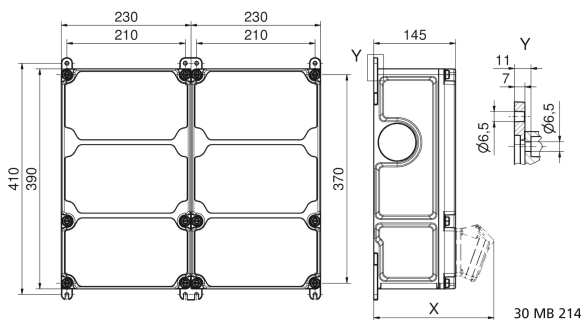

## Surface-mounting distributor, plastic - VARIABOX - L Duo

Product description	
BALS-Prd.-Nr	89148
EAN	4024941208482
Product category	VARIABOX - L Duo
Specification/Norm	DIN EN 61439
Protection degree	IP44
Colour of appliance	Housing bottom similar black RAL 9017, Housing top grey RAL 7035
Height	390mm
Width	460mm
Depth	145mm

Product description	
RDF factor	0.83
Nominal current InA	63

Logistics data	
Weight/pcs	10.072 kg / Piece
Packaging	Carton
Content amount	1 ST
EAN	4024941208482
Length	800 mm
Width	600 mm
Height	340 mm
Weight	11.422 kg
Volume	163,200 ccm

Tiefenmaß/ depth X (mm)

Bezeichnung/ with	IP44	IP67
OTC-Klappe/ OTC operating window	180	180
Schutzk. Steckdose/domestic socket	162	205
CEE 16A 3p	200	200
CEE 16A 4p	204	202
CEE 16A 5p	207	205
CEE 32A 3p/4p	211	213
CEE 32A 5p	213	214
CEE 63A 3p/4p/5p	229	231