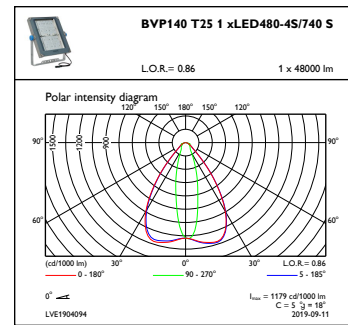

## Photometrische Daten

OFCS1\_BVP140T251xLED480-4S740S

OFCS1\_BVP140T251xLED480-4S740S

OFPC1\_BVP140T251xLED480-4S740S

OFPC1\_BVP140T251xLED480-4S740S