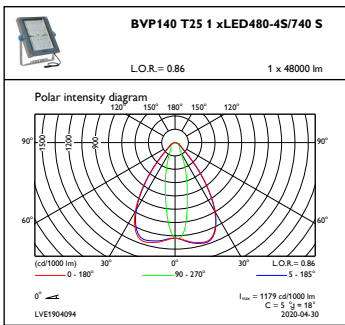

## Photometrische Daten

OFCS1\_BVP140T251xLED480-4S740S

OFCS1\_BVP140T251xLED480-4S740S

OFPC1\_BVP140T251xLED480-4S740S

OFPC1\_BVP140T251xLED480-4S740S