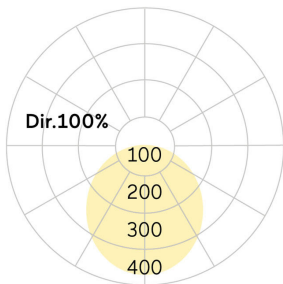

lightnet

Basic-A5

Surface mounted luminaire - Direct light distribution

Article code: BA5OSE-840M-D600

Illustrations may only be similar and serve as an orientation.

Basic-A5. LED. Surface mounted luminaire for wall or ceiling mounting with minimalist edge. Luminaire body made of high-quality aluminum profile. Surface finish Radiant Silver. Directonly light distribution. Colour temperature: 4000K (Cool White)Colour Rendering Index (CRI): >80. Opal diffuser for enhanced light transmission and perfect uniform illumination. SwitchableDxH (round). D=600mm. H=38mm. Medium-power current.

3460lm. 25W. 8,8kg. Binning initial <= MacAdam 3. IP40. Protection class I. CE, UKCA marking. Prüfzeichen: ENEC. IK02. 220-240V. 50-60 Hz. RG0 (EN62471). Luminous flux reduction up to 0,3%/1.000 operating hours. Nominal failure rate: 0,2%/1.000 operating hours. L85B10 (tq 25°C) = 50.000h. 5 years warranty. Manufacturer: Lightnet GmbH, ISO 9001:2015 and 50001:2018 certified.

Basic-A5

Surface mounted luminaire - Direct light distribution

Article code: BA5OSE-840M-D600

Customer / Project: _____

Note: _____

Productname	Basic-A5
Lamp	LED
Installation Type	Surface mounted luminaire
Surface finish	Radiant Silver
Light characteristics	Direct light distribution
Colour temperature	4000K
Colour Rendering Index (CRI)	CRI>80
Optical system	Opal diffuser
Control	Switchable
Length L/Diameter D (mm)	D=600mm
Height H (mm)	H=38mm
Current/Power	Medium-Power
Luminous Flux	3460lm
Power consumption	25W
Degree of protection	IP40
Certification	Prüfzeichen: ENEC
LED lifetime	L85B10 (tq 25°C) = 50.000h
Photometric code	8 40 / 3 3 9
Photobiological class	RG0 (EN62471)
Indoor/Outdoor	Indoor: ta [ambient] max. 25°C
Weight (kg)	8,8kg