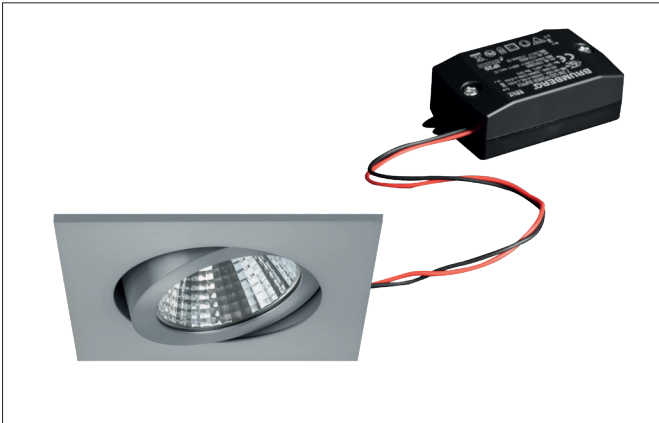

**SEVEN-S LED recessed spot set, on/off switchable**

Article no. 38262253

Light.  
For Generations.**Tender**

LED recessed spot set, on/off switchable, Square. Toolless ceiling installation by installation springs. Ceiling cut-out Ø 68 mm, Installation depth 38 mm, Length 82 mm, Width 82 mm, Weight 0,214 kg, Reflector silver with rotationssymmetrical, deep, wide distributed light intensity. optimal light distribution due to a plastic, transparent cover. Luminous flux 740 lm, Power 1 x 7 W, System Efficiency 106 lm/W, Light colour warm white, Correlated color temperature (CCT) 2.700 K, Colour rendering index CRI > 80, Rated life time L70/B50 at 25 °C: 50000 h, Housing material: Aluminium / Polycarbonate, Colour: Alu, Permissible ambient temperature (ta): -20 °C - +25 °C, Protection class (EN 61140): II, Degree of protection (DIN EN 60529): IP20. With electronic driver, on/off switchable with integrated strain relief.

**Product Benefits**

- Square recessed spotlight made of solid aluminum with polycarbonate cover.
- Easy and tool-free mounting.
- CRI > 80.
- Low mounting depth 38 mm, length 82 mm, width 82 mm, Ceiling cut-out 68 mm.
- Ceiling thickness maximum 13 mm.
- Large article variance in terms of housing color and color temperature.
- Switchable set - alternatively available in version for 350 mA and as dimmable (trailing-edge phase dimmer) set available.
- Alternatively available in round design.

**SEVEN-S LED recessed spot set, on/off switchable**

Article no. 38262253

Light.  
For Generations.

Article data	
Article no.	38262253
GTIN	4251433919032
Series name	SEVEN-S
Short description	LED recessed spot set, on/off switchable
Material	Aluminium / Polycarbonate
Colour	Alu
Type of surface	Matt
Shape	Square
Built-in diameter	68 mm
Installation depth	38 mm
Length	82 mm
Width	82 mm
Height	3 mm
Weight	0.214 kg