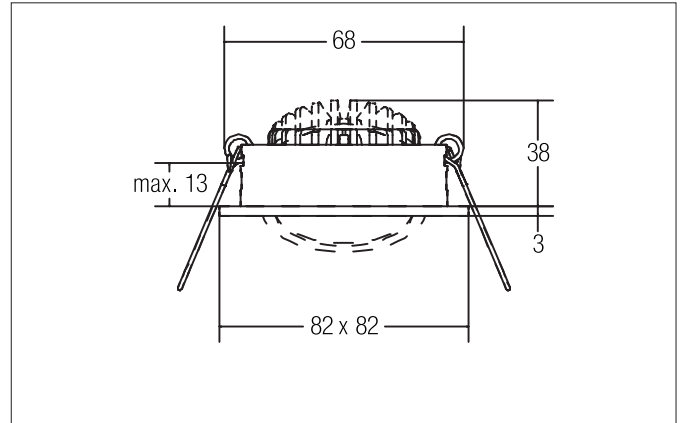

**SEVEN-S LED recessed spot set, on/off switchable**

Article no. 38262253

Light.  
For Generations.**Tender**

LED recessed spot set, on/off switchable, Square. Toolless ceiling installation by installation springs. Ceiling cut-out Ø 68 mm, Installation depth 38 mm, Length 82 mm, Width 82 mm, Weight 0,214 kg, Reflector silver with rotationssymmetrical, deep, wide distributed light intensity. optimal light distribution due to a plastic, transparent cover. Luminous flux 740 lm, Power 1 x 7 W, System Efficiency 106 lm/W, Light colour warm white, Correlated color temperature (CCT) 2.700 K, Colour rendering index CRI > 80, Rated life time L70/B50 at 25 °C: 50000 h, Housing material: Aluminium / Polycarbonate, Colour: Alu, Permissible ambient temperature (ta): -20 °C - +25 °C, Protection class (EN 61140): II, Degree of protection (DIN EN 60529): IP20. With electronic driver, on/off switchable with integrated strain relief.

**Product Benefits**

- Square recessed spotlight made of solid aluminum with polycarbonate cover.
- Easy and tool-free mounting.
- CRI > 80.
- Low mounting depth 38 mm, length 82 mm, width 82 mm, Ceiling cut-out 68 mm.
- Ceiling thickness maximum 13 mm.
- Large article variance in terms of housing color and color temperature.
- Switchable set - alternatively available in version for 350 mA and as dimmable (trailing-edge phase dimmer) set available.
- Alternatively available in round design.

**SEVEN-S LED recessed spot set, on/off switchable**

Article no. 38262253

Light.  
For Generations.

Article data	
Article no.	38262253
GTIN	4251433919032
Series name	SEVEN-S
Short description	LED recessed spot set, on/off switchable
Material	Aluminium / Polycarbonate
Colour	Alu
Type of surface	Matt
Shape	Square
Built-in diameter	68 mm
Installation depth	38 mm
Length	82 mm
Width	82 mm
Height	3 mm
Weight	0.214 kg