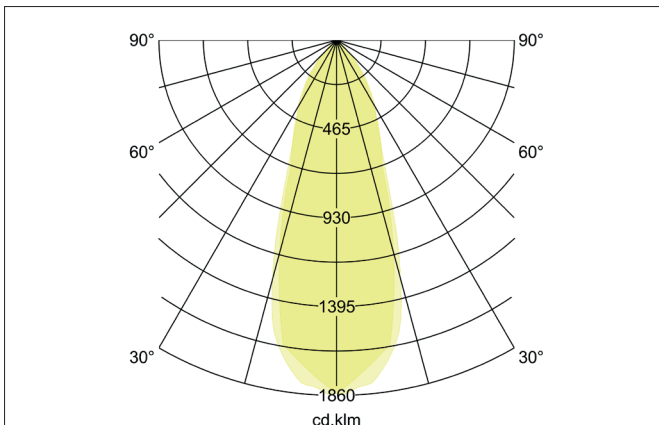

**SEVEN-S LED recessed spot set, on/off switchable**

Article no. 38262253

Light.  
For Generations.**Tender**

LED recessed spot set, on/off switchable, Square. Toolless ceiling installation by installation springs. Ceiling cut-out Ø 68 mm, Installation depth 38 mm, Length 82 mm, Width 82 mm, Weight 0,214 kg, Reflector silver with rotationssymmetrical, deep, wide distributed light intensity. optimal light distribution due to a plastic, transparent cover. Luminous flux 740 lm, Power 1 x 7 W, System Efficiency 106 lm/W, Light colour warm white, Correlated color temperature (CCT) 2.700 K, Colour rendering index CRI > 80, Rated life time L70/B50 at 25 °C: 50000 h, Housing material: Aluminium / Polycarbonate, Colour: Alu, Permissible ambient temperature (ta): -20 °C - +25 °C, Protection class (EN 61140): II, Degree of protection (DIN EN 60529): IP20. With electronic driver, on/off switchable with integrated strain relief.

**Product Benefits**

- Square recessed spotlight made of solid aluminum with polycarbonate cover.
- Easy and tool-free mounting.
- CRI > 80.
- Low mounting depth 38 mm, length 82 mm, width 82 mm, Ceiling cut-out 68 mm.
- Ceiling thickness maximum 13 mm.
- Large article variance in terms of housing color and color temperature.
- Switchable set - alternatively available in version for 350 mA and as dimmable (trailing-edge phase dimmer) set available.
- Alternatively available in round design.

Lighting technology	
Colour temperature	2.700 K
Light colour	White
Light output	Direct
Luminous flux	740 lm
System efficiency	106 lm/W
Colour rendering	CRI > 80
Reflector	High-gloss
Reflektorfarbe	silver
Beam angle	38°
Light sharing	Symmetric