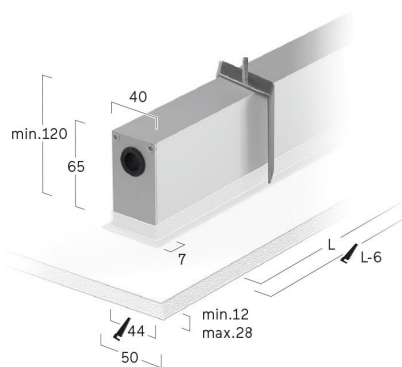

lightnet

Matric-FX

Recessed mounted light line, mounting brackets
incl - Direct light distribution

Article code: LFXLEL-840H-L1733-A

Customer / Project: _____

Note: _____

Productname	Matric-FX
Lamp	LED
Installation Type	Recessed mounted light line, mounting brackets incl
Surface finish	Silver Anodised
Light characteristics	Direct light distribution
Colour temperature	4000K
Colour Rendering Index (CRI)	CRI>80
Optical system	Lens Louvre
Reflector Colour Inside	Reflector: Satin Silver
Control	Dimmable (DALI)
Length L/Diameter D (mm)	L=1733mm
Width W (mm)	W=50mm
Height H (mm)	H=65mm
Current/Power	High-Power
Luminous Flux	5330lm
Power consumption	41W
Degree of protection	IP20
LED lifetime	L80B10 (tq 25°C) = 50.000h
UGR	UGR<=19
Photometric code	8 40 / 3 3 9
Photobiological class	RG0 (EN62471)
Indoor/Outdoor	Indoor: ta [ambient] max. 25°C
Weight (kg)	3,4kg