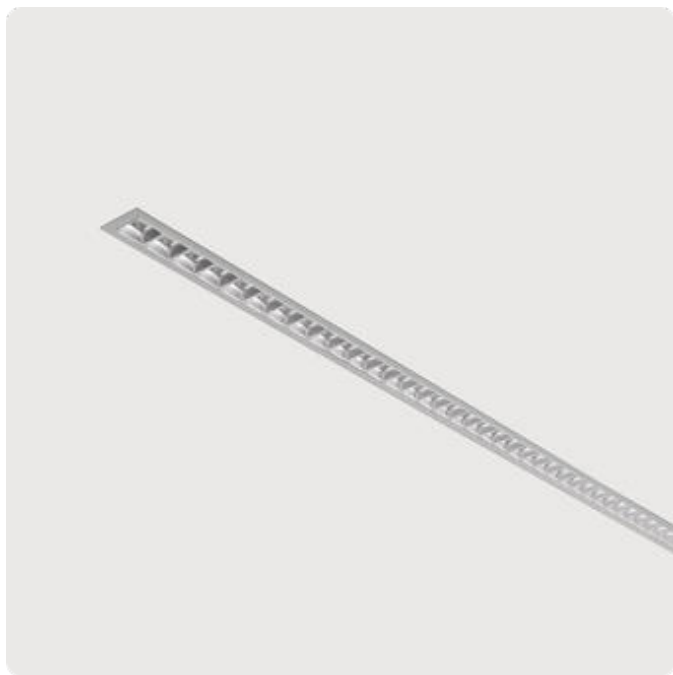

Matric-FX

Recessed mounted light line, mounting brackets incl - Direct light distribution

Article code: LFXLEL-840H-L1733-A

Illustrations may only be similar and serve as an orientation.

Matric-FX. LED. Recessed mounted light line with surrounding frame for installation in sawn wall and ceiling with cut-out openings. Mounting brackets included. Luminaire body made of high-quality aluminum profile. Surface finish Silver Anodised. Direct only light distribution. Colour temperature: 4000K (Cool White). Colour Rendering Index (CRI): >80. Lens Louvre: precision lenses with louvre for wide and symmetrical light distribution. High glare limitation, compatible for office applications. UGR<=19.

Reflector: Satin Silver. Dimmable DALI. LxWxH (rectangular). L=1733mm. W=50mm. H=65mm. High-power current. 5330lm. 41W. 3,4kg. Binning initial <= MacAdam 3. IP20. Protection class I. CE, UKCA marking. IK02. 220-240V. 50-60 Hz. RG0 (EN62471). Luminous flux reduction up to 0,4%/1.000 operating hours. Nominal failure rate: 0,2%/1.000 operating hours. L80B10 (tq 25°C) = 50.000h. 5 years warranty. Manufacturer: Lightnet GmbH, ISO 9001:2015 and 50001:2018 certified.