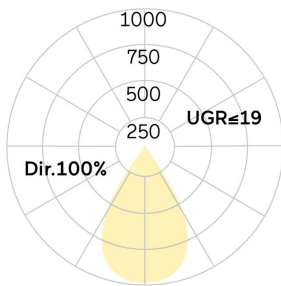

lightnet

Matric-FX

Recessed mounted light line, mounting brackets
incl - Direct light distribution

Article code: LFXLEL-840H-L1733-A

Customer / Project: _____

Note: _____

Productname	Matric-FX
Lamp	LED
Installation Type	Recessed mounted light line, mounting brackets incl
Surface finish	Silver Anodised
Light characteristics	Direct light distribution
Colour temperature	4000K
Colour Rendering Index (CRI)	CRI>80
Optical system	Lens Louvre
Reflector Colour Inside	Reflector: Satin Silver
Control	Dimmable (DALI)
Length L/Diameter D (mm)	L=1733mm
Width W (mm)	W=50mm
Height H (mm)	H=65mm
Current/Power	High-Power
Luminous Flux	5330lm
Power consumption	41W
Degree of protection	IP20
LED lifetime	L80B10 (tq 25°C) = 50.000h
UGR	UGR<=19
Photometric code	8 40 / 3 3 9
Photobiological class	RG0 (EN62471)
Indoor/Outdoor	Indoor: ta [ambient] max. 25°C
Weight (kg)	3,4kg