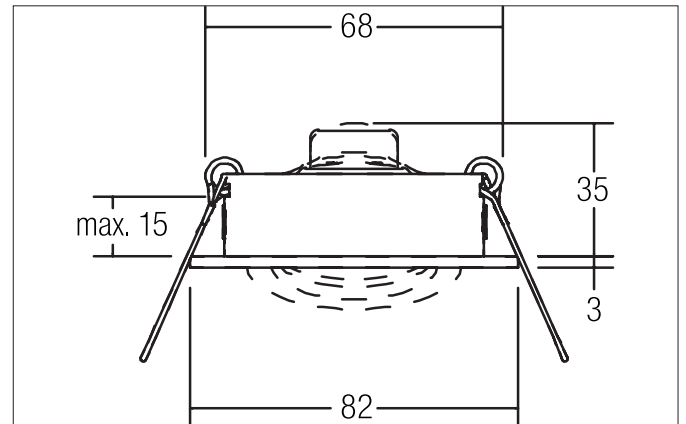

**Ceiling recessed speaker, DA 68 mm**  
Article no. 43003020

Licht.  
Für Generationen.

IP20

**Tender**

Ceiling recessed speaker, DA 68 mm, chrome. In a compact design, for installation in tool-less rapid assembly systems. Nominal / music load capacity: 3 / 4 W, impedance: 20 Ohm. Up to 5 speakers can be connected in parallel to a channel of a Hifi amplifier. Sound pressure level: 1 W / 1 m: 82 dB (at nominal output of 87 dB), transmission range (-3 db): 200 - 16,000 Hz, transmission range (-10 db): 150 - 20,000 Hz, net weight: 0.1 kg. Connection using 2-core cable with connecting terminals. Also available with cover in champagne satin or black on request. Mounting method: Recessed mounting, Place of installation: Ceiling-mounted, Material: Aluminium / Steel, Degree of protection: according to DIN EN 60529 IP20, Adjustability: Pivoted.

Article data	
Article no.	43003020
GTIN	4251433906988
Kurzbeschreibung	Ceiling recessed speaker, DA 68 mm
Material	Aluminium / Steel
Colour	Chrome
Type of surface	Glossy
Outer diameter	82 mm
Built-in diameter	68 mm
Installation depth	35 mm
weight	0.113 kg

Packing data	
Gross weight	0.17 kg
Length of packaging	85 mm
Packaging width	43 mm
Packaging height	84 mm

Date 08.02.2022 All technical data as well as, weight and measurements are based on rated values and had been carefully prepared.