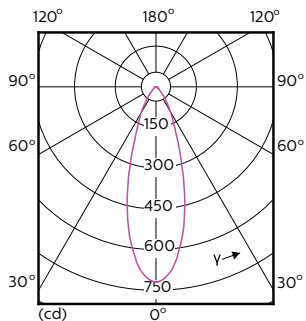

MASTER LEDspot GU10 ExpertColor

Photometrische Daten

MASTER LEDspot ExpertColor MV 35W GU10 940 36D