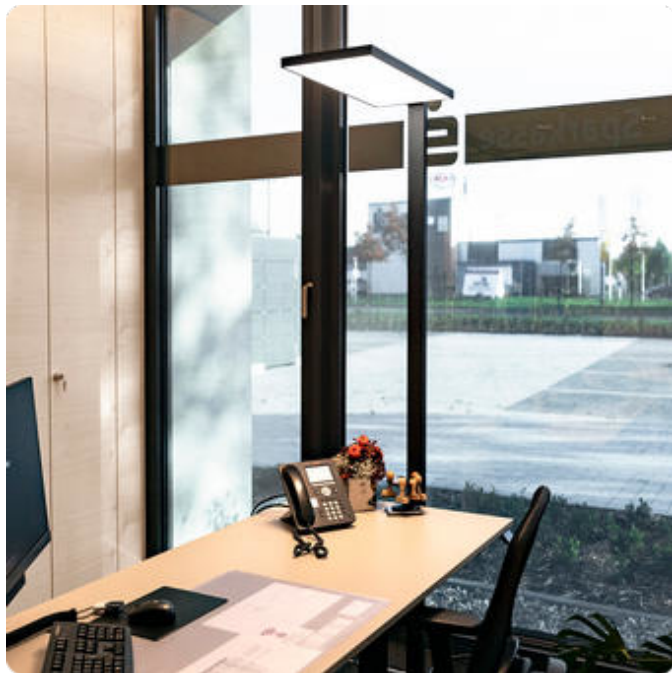

lightnet

Cubic-F2

Free standing luminaire - Direct/indirect light distribution

Article code: CF2ABX-840M-L600-U-A

Illustrations may only be similar and serve as an orientation.

Cubic-F2. LED. Free standing luminaire. Luminaire head with 25mm minimalist overall height. Luminaire body made of high-quality aluminum profile. Surface finish Jet Black. Direct/indirect light distribution. Colour temperature: 4000K (Cool White). Colour Rendering Index (CRI): >80. Microprismatic screen for reduced luminance in office areas. $UGR \leq 19$. Separate stepless dimming of the direct/indirect light chambers. LxWxH (luminaire head, rectangular/Stand). L=600mm. W=300mm. H=2000/25mm.

lightnet

Cubic-F2

Free standing luminaire - Direct/indirect light distribution

Article code: CF2ABX-840M-L600-U-A

Customer / Project: _____

Note: _____

Productname	Cubic-F2
Lamp	LED
Installation Type	Free standing luminaire
Surface finish	Jet Black
Light characteristics	Direct/indirect light distribution
Colour temperature	4000K
Colour Rendering Index (CRI)	CRI>80
Optical system	Microprismatic screen
Control	Separately stepless dimmable
Length L/Diameter D (mm)	L=600mm
Width W (mm)	W=300mm
Height H (mm)	H=2000/25mm
Current/Power	Medium-Power
Luminous Flux	11100lm
Power consumption	68W
Base-Type	U-base
Plug	Schuko CEE 7/7 (E+F)
Degree of protection	IP20
Certification	Prüfzeichen: ENEC
LED lifetime	L85B10 (tq 25°C) = 50.000h
UGR	UGR<=19
Photometric code	8 40 / 3 3 9
Indoor/Outdoor	Indoor: ta [ambient] max. 25°C
Weight (kg)	19,5kg