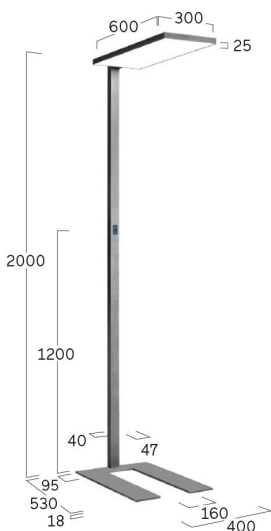

lightnet

Cubic-F2

Free standing luminaire - Direct/indirect light distribution

Article code: CF2ABX-840M-L600-U-A

Illustrations may only be similar and serve as an orientation.

Cubic-F2. LED. Free standing luminaire. Luminaire head with 25mm minimalist overall height. Luminaire body made of high-quality aluminum profile. Surface finish Jet Black. Direct/indirect light distribution. Colour temperature: 4000K (Cool White). Colour Rendering Index (CRI): >80. Microprismatic screen for reduced luminance in office areas. $UGR \leq 19$. Separate stepless dimming of the direct/indirect light chambers. LxWxH (luminaire head, rectangular/Stand). L=600mm. W=300mm. H=2000/25mm.

lightnet

Cubic-F2

Free standing luminaire - Direct/indirect light distribution

Article code: CF2ABX-840M-L600-U-A

Customer / Project: _____

Note: _____

Productname	Cubic-F2
Lamp	LED
Installation Type	Free standing luminaire
Surface finish	Jet Black
Light characteristics	Direct/indirect light distribution
Colour temperature	4000K
Colour Rendering Index (CRI)	CRI>80
Optical system	Microprismatic screen
Control	Separately stepless dimmable
Length L/Diameter D (mm)	L=600mm
Width W (mm)	W=300mm
Height H (mm)	H=2000/25mm
Current/Power	Medium-Power
Luminous Flux	11100lm
Power consumption	68W
Base-Type	U-base
Plug	Schuko CEE 7/7 (E+F)
Degree of protection	IP20
Certification	Prüfzeichen: ENEC
LED lifetime	L85B10 (tq 25°C) = 50.000h
UGR	UGR<=19
Photometric code	8 40 / 3 3 9
Indoor/Outdoor	Indoor: ta [ambient] max. 25°C
Weight (kg)	19,5kg