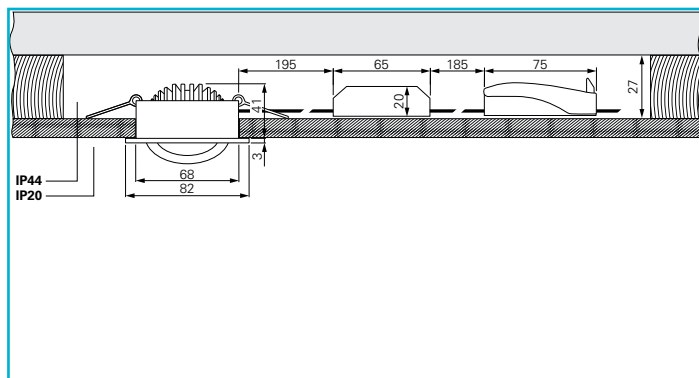

Art. no. 565393

Recessed ceiling light Dione IP44, 8,5 W, DIM, 3000 K, white

 **DEKOLIGHT**

Housing Material	Aluminium
Housing Color	White
Colour of Lens	White
Protection Class	Protection class II/protective insulation
Rated Input	8.5 W
Rated Input Voltage Frequency	220-240 V/AC 50 / 60 Hz
Power Supply Unit incl.	Yes
Connection Type	Clamp
Primary Connection	Connection box IP20
Dimmable	Yes
Control technology	Leading-edge dimmer, Trailing-edge dimmer
Motion Detector	No

Cut Out Diameter	68 mm
Product weight	163 g
Working Temperature	-20 to 40 °C
Storage Temperature	-20 to 40 °C
IP Protection Class	IP 20, IP 44
Life Time L70 / B50	50000 h
Switching Cycles	25000
Power Consumption	9 kWh/1000h
Energy Efficiency Class	E

Swivel Angle	30 Degree
Light Exit Surfaces	1
Light characteristics	Direct
Light direction	Below

Height	41 mm
Diameter	82 mm
Installation Depth	41 mm
Required Installation Depth	27 mm
Mounting Surface Thickness	9-13 mm