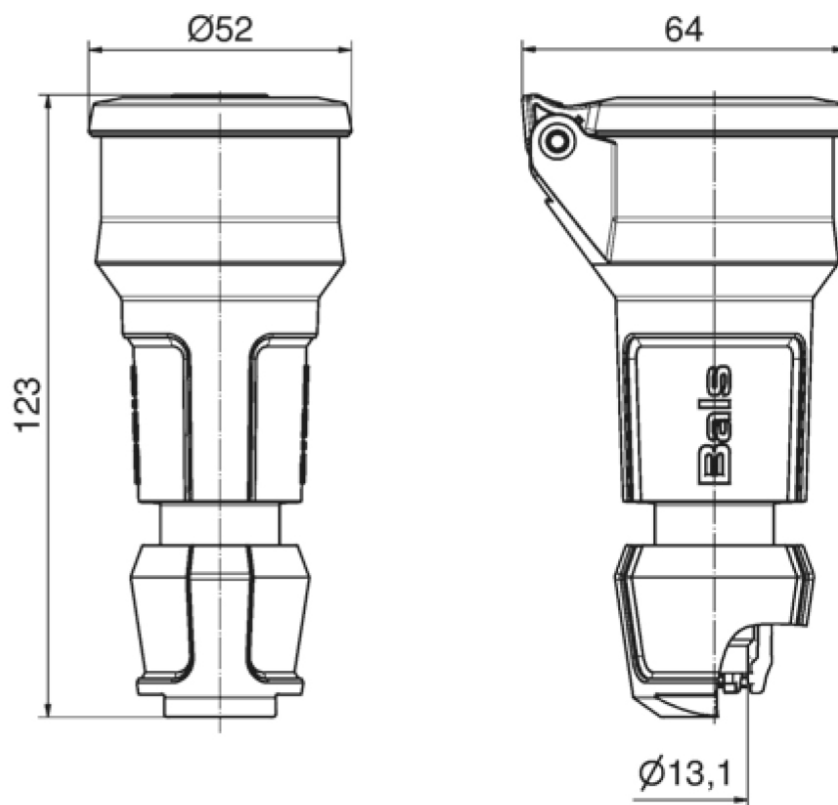

Domestic connector - with hinged lid, System F German standard

Product description	
BALS-Prd.-Nr	7489
EAN	4024941852494
Product category	Domestic connector
Current	16A
Number of poles	3p
Poles	2P+PE
Voltage	250V
Frequency	alternating current (AC)

Product description	
Protection degree	IP54
Colour code	red RAL 3000
Colour of appliance	Collar black RAL 9005, Housing cover red RAL 3000, Hinged lid black RAL 9005, Cable gland black RAL 9005
Connection design	head-screw terminal
Maximum conductor size	4,0 qmm
Cable entry	Cable gland
Height	123mm
Width	52mm
Depth	64mm
Material of enclosure	Polyamide
Contact	The contact carrier is made of polyamide, the contacts are brass nickel plated

Additional technical properties	
	with german earthing system
	Multi-Grip cable gland with gasket and integrated strain relief
	With self-closing hinged lid

Logistics data	
Weight/pcs	0.101 kg / Piece
Packaging	Bag

Logistics data	
Content amount	1 ST
EAN	4024941852494
Length	64 mm
Width	52 mm
Height	123 mm
Weight	0.102 kg
Volume	409.344 ccm
Packaging	Carton
Content amount	20 ST
EAN	4024941323673
Length	245 mm
Width	177 mm
Height	185 mm
Weight	2.153 kg
Volume	7,140 ccm