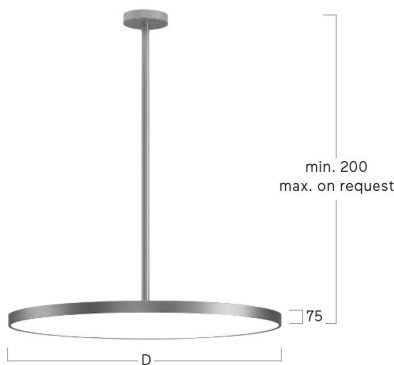

lightnet

Basic-P1

Pendant luminaire - Direct/indirect light distribution

Article code: BP1ABE-840M-D900-P

Customer / Project: _____

Note: _____

Productname	Basic-P1
Lamp	LED
Installation Type	Pendant luminaire
Surface finish	Jet Black
Light characteristics	Direct/indirect light distribution
Colour temperature	4000K
Colour Rendering Index (CRI)	CRI>80
Optical system	Microprismatic screen
Control	Switchable
Length L/Diameter D (mm)	D=900mm
Height H (mm)	H=75mm
Current/Power	Medium-Power
Luminous Flux	19400lm
Power consumption	131W
Suspension	Rod susp. (Set)
Ceiling rose colour	Ceiling rose: Matching luminaire`s surface colour
Pendant length (mm)	Pendant length on request
Degree of protection	IP40
Certification	Prüfzeichen: ENEC
LED lifetime	L85B10 (tq 25°C) = 50.000h
UGR	UGR<=19
Photometric code	8 40 / 3 3 9
Photobiological class	RG0 (EN62471)
Indoor/Outdoor	Indoor: ta [ambient] max. 25°C
Weight (kg)	13,1kg