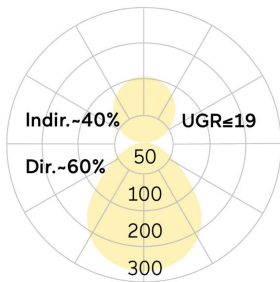

lightnet

Basic-P1

Pendant luminaire - Direct/indirect light distribution

Article code: BP1ABE-840M-D900-P

Customer / Project: _____

Note: _____

Productname	Basic-P1
Lamp	LED
Installation Type	Pendant luminaire
Surface finish	Jet Black
Light characteristics	Direct/indirect light distribution
Colour temperature	4000K
Colour Rendering Index (CRI)	CRI>80
Optical system	Microprismatic screen
Control	Switchable
Length L/Diameter D (mm)	D=900mm
Height H (mm)	H=75mm
Current/Power	Medium-Power
Luminous Flux	19400lm
Power consumption	131W
Suspension	Rod susp. (Set)
Ceiling rose colour	Ceiling rose: Matching luminaire`s surface colour
Pendant length (mm)	Pendant length on request
Degree of protection	IP40
Certification	Prüfzeichen: ENEC
LED lifetime	L85B10 (tq 25°C) = 50.000h
UGR	UGR<=19
Photometric code	8 40 / 3 3 9
Photobiological class	RG0 (EN62471)
Indoor/Outdoor	Indoor: ta [ambient] max. 25°C
Weight (kg)	13,1kg