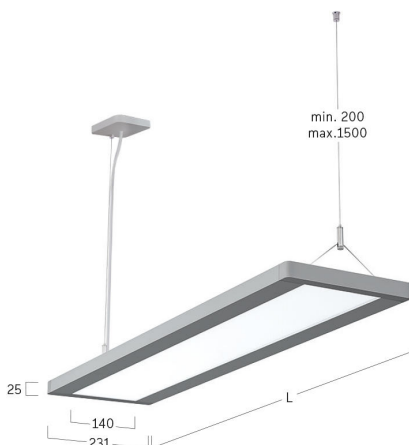

lightnet

Plank-P4

Pendant luminaire - Direct/indirect light distribution

Article code: JP4ABE-840M-L1210-Y

Customer / Project: _____

Note: _____

Productname	Plank-P4
Lamp	LED
Installation Type	Pendant luminaire
Surface finish	Jet Black
Light characteristics	Direct/indirect light distribution
Colour temperature	4000K
Colour Rendering Index (CRI)	CRI>80
Optical system	Microprismatic screen
Control	Switchable
Length L/Diameter D (mm)	L=1210mm
Width W (mm)	W=231mm
Height H (mm)	H=25mm
Current/Power	Medium-Power
Luminous Flux	3790lm
Power consumption	33W
Suspension	Y-susp. (Set)
Ceiling rose colour	Ceiling rose: Matching luminaire`s surface colour
Pendant length (mm)	Pendant length max 1500mm
Degree of protection	IP20
Cable Colour	Power supply: transparent
LED lifetime	L85B10 (tq 25°C) = 50.000h
UGR	UGR<=19
Photometric code	8 40 / 3 3 9
Photobiological class	RG0 (EN62471)
Indoor/Outdoor	Indoor: ta [ambient] max. 25°C
Weight (kg)	7,5kg