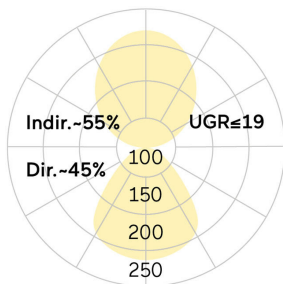

lightnet

Plank-P4

Pendant luminaire - Direct/indirect light distribution

Article code: JP4ABE-840M-L1210-Y