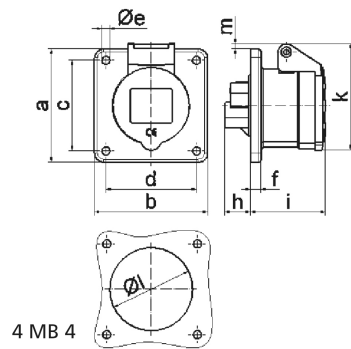

Panel mounting socket outlet, straight - flange 75x75, fixing centers 60x60

Product description	
BALS-Prd.-Nr	1325
EAN	4024941013253
Product category	Panel mounting socket outlet, straight
Current	16A
Number of poles	4p
Poles	3P+PE
Position of earth contact	7 h
Voltage	480 up to 500V

Product description	
Frequency	50 and 60Hz
Protection degree	IP44
Colour code	black RAL 9005
Colour of appliance	Hinged lid black RAL 9005, Enclosure grey RAL 7035
Connection design	with screw terminal
Maximum conductor size	4,0 qmm
Cable entry	other
Height	78mm
Width	75mm
Depth	78mm
Flange size vertical	75mm
Flange size horizontal	75mm
Drill hole distance vertical	60mm
Drill hole distance horizontal	60mm
Material of enclosure	Polyamide
Contact	The contact carrier is made of polyamide, The contacts are brass

Logistics data	
Weight/pcs	0.138 kg / Piece
Packaging	Bag
Content amount	1 ST

Logistics data	
EAN	4024941013253
Length	78 mm
Width	75 mm
Height	78 mm
Weight	0.139 kg
Volume	456.3 ccm
Packaging	Carton
Content amount	10 ST
EAN	4024941818605
Length	275 mm
Width	175 mm
Height	137 mm
Weight	1.505 kg
Volume	5,737.5 ccm

Ampere Polzahl	16 3	16 4	16 5	32 3	32 4	32 5
a	75,0	75,0	75,0	75,0	75,0	75,0
b	75,0	75,0	75,0	75,0	75,0	75,0
c	60,0	60,0	60,0	60,0	60,0	60,0
d	60,0	60,0	60,0	60,0	60,0	60,0
e ø	5,5	5,5	5,5	5,5	5,5	5,5
f	7,0	7,0	7,0	8,0	8,0	8,0
h	17,0	26,0	17,0	36,0	36,0	19,0
i	51,0	53,0	53,0	62,0	62,0	62,0
k	70,0	80,0	85,0	90,0	90,0	98,0
l ø	45,0	45,0	55,0	60,0	60,0	60,0
m	3,5	7,0	11,5	12,0	12,0	17,0
Leiter mm ² min	1,5	1,5	1,5	2,5	2,5	2,5
Leiter mm ² max	4	4	4	10	10	10