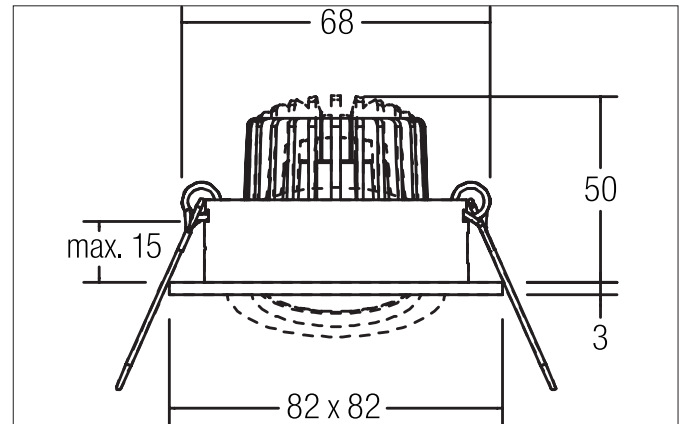

TIRREL-S LED recessed spot set, on/off switchable

Article no. 38144643

Light.
For Generations.**Tender**

LED recessed spot set, on/off switchable, Square. Toolless ceiling installation by installation springs. Ceiling cut-out Ø 68 mm, Installation depth 50 mm, Length 82 mm, Width 82 mm, Weight 0,245 kg, Reflector silver with rotationssymmetrical, deep, wide distributed light intensity. optimal light distribution due to a glass transparent cover. Luminous flux 680 lm, Power 1 x 6 W, System Efficiency 113 lm/W, Light colour warm white, Correlated color temprature (CCT) 3.000 K, Colour rendering index CRI > 80, Housing material: Aluminium / Glass, Colour: Titanium, Permissible ambient temperature (ta): -20 °C - +25 °C, Protection class (EN 61140): II, Degree of protection (DIN EN 60529): IP20. With electronic driver, on/off switchable.

Product Benefits

- LED recessed spot in square design made of solid aluminum.
with LED module 6 W (3,000 K) and switchable converter.
- Ceiling cutout 68 mm, diameter 82 mm, installation depth 50 mm, IP20.
- Pivoting range 25°.
- Large color variation. Without visible snap ring.
- Classic, formally restrained design.
- In the same look also in GX5.3 or GU10 version and as a dimmable set (trailing-edge phase or DALI) and as a loudspeaker.
- In addition in the same surface structure and in the same color also available in round design.

TIRREL-S LED recessed spot set, on/off switchable

Article no. 38144643

Light.
For Generations.

Article data	
Article no.	38144643
GTIN	4251433906766
Series name	TIRREL-S
Short description	LED recessed spot set, on/off switchable
Material	Aluminium / Glass
Colour	Titanium
Type of surface	Matt
Shape	Square
Built-in diameter	68 mm
Installation depth	50 mm
Length	82 mm
Width	82 mm
Hight	3 mm
Weight	0.245 kg