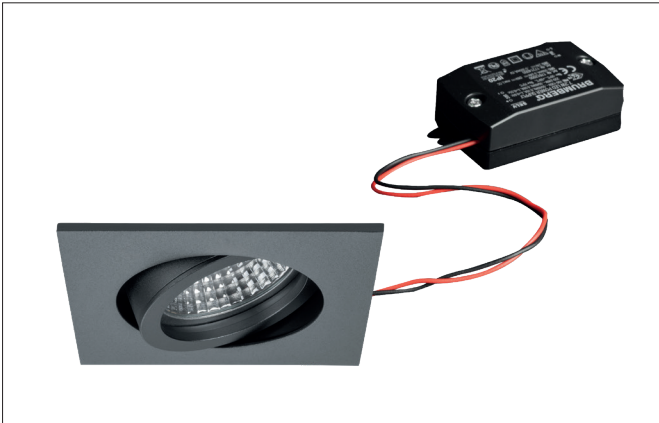

TIRREL-S LED recessed spot set, on/off switchable

Article no. 38144643

Light.
For Generations.**Tender**

LED recessed spot set, on/off switchable, Square. Toolless ceiling installation by installation springs. Ceiling cut-out Ø 68 mm, Installation depth 50 mm, Length 82 mm, Width 82 mm, Weight 0,245 kg, Reflector silver with rotationssymmetrical, deep, wide distributed light intensity. optimal light distribution due to a glass transparent cover. Luminous flux 680 lm, Power 1 x 6 W, System Efficiency 113 lm/W, Light colour warm white, Correlated color temprature (CCT) 3.000 K, Colour rendering index CRI > 80, Housing material: Aluminium / Glass, Colour: Titanium, Permissible ambient temperature (ta): -20 °C - +25 °C, Protection class (EN 61140): II, Degree of protection (DIN EN 60529): IP20. With electronic driver, on/off switchable.

Product Benefits

- LED recessed spot in square design made of solid aluminum.
with LED module 6 W (3,000 K) and switchable converter.
- Ceiling cutout 68 mm, diameter 82 mm, installation depth 50 mm, IP20.
- Pivoting range 25°.
- Large color variation. Without visible snap ring.
- Classic, formally restrained design.
- In the same look also in GX5.3 or GU10 version and as a dimmable set (trailing-edge phase or DALI) and as a loudspeaker.
- In addition in the same surface structure and in the same color also available in round design.

TIRREL-S LED recessed spot set, on/off switchable

Article no. 38144643

Light.
For Generations.

Article data	
Article no.	38144643
GTIN	4251433906766
Series name	TIRREL-S
Short description	LED recessed spot set, on/off switchable
Material	Aluminium / Glass
Colour	Titanium
Type of surface	Matt
Shape	Square
Built-in diameter	68 mm
Installation depth	50 mm
Length	82 mm
Width	82 mm
Hight	3 mm
Weight	0.245 kg