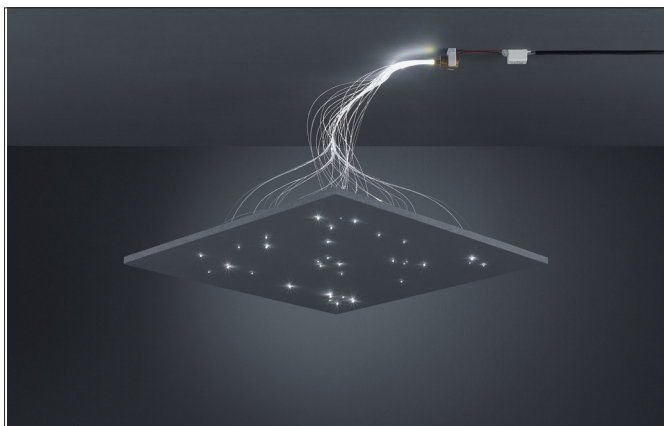

FIBATEC LED starry sky set

Artikel-Nr. 9513B

Licht.
Für Generationen.**Tender**

LED starry sky set, Comprising: 1 x mini-projector - 1 W power-LED (D 26 x L 35 mm), 1 x fiber bundle, customised, 33-component: 33 x Ø 1.0 mm, length: 1,000 mm. Including converter (L 52 x W 30 x H 23 mm) for connection with 230-V mains voltage, without fan (thus no noise generation). Two of these sets have been designed for an area of approximately 1 m². Degree of protection: according to DIN EN 60529 IP20, Protection class: (EN 61140) II, Voltage: 230V AC 50Hz, Power: 1W, With control gear: Yes, Control: on/off.

Article data	
Artikel-Nr.	9513B
GTIN	4250047731627
Series name	FIBATEC
Kurzbeschreibung	LED starry sky set
weight	0.000 kg
Length of the connection line	1,500 mm

Lighting technology	
Colour temperature	blau

FIBATEC LED starry sky set

Artikel-Nr. 9513B

Licht.
Für Generationen.

Operating technology of the luminaires	
AC nominal voltage max	230 V
Frequenz max.	50 Hz
Protection class	II
Degree of protection	IP20
Ambient temperature	0 bis 40 °C
Control	on/off
Length of the connection line	1,500 mm
Leuchtmittelwechsel möglich	ja