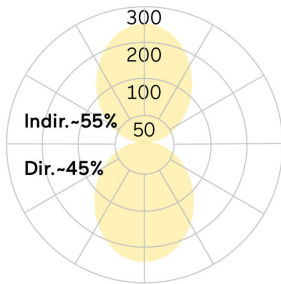

Matric-RX

Pendant light-line - Direct/indirect light distribution

Article code: LRXOEL-840H-L1765-A

Illustrations may only be similar and serve as an orientation.

Matric-RX. LED. Pendant light-line. Luminaire body made of high-quality aluminum profile. Surface finish Silver Anodised. Direct/indirect light distribution. Colour temperature: 4000K (Cool White). Colour Rendering Index (CRI): >80. Opal diffuser for enhanced light transmission and uniform illumination. Dimmable DALI. LxWxH (rectangular). L=1765mm. W=40mm. H=75mm. Single-cord suspension (Set). Pendant length max 1500mm. Power supply: transparent. Ceiling rose: Matching

Matric-RX

Pendant light-line - Direct/indirect light distribution

Article code: LRXOEL-840H-L1765-A

Customer / Project: _____

Note: _____

Productname	Matric-RX
Lamp	LED
Installation Type	Pendant light-line
Surface finish	Silver Anodised
Light characteristics	Direct/indirect light distribution
Colour temperature	4000K
Colour Rendering Index (CRI)	CRI>80
Optical system	Opal diffuser
Control	Dimmable (DALI)
Length L/Diameter D (mm)	L=1765mm
Width W (mm)	W=40mm
Height H (mm)	H=75mm
Current/Power	High-Power
Luminous Flux	8300lm
Power consumption	64W
Suspension	Single susp. (Set)
Ceiling rose colour	Ceiling rose: Matching luminaire`s surface colour
Pendant length (mm)	Pendant length max 1500mm
Degree of protection	IP20
Certification	Prüfzeichen: ENEC
Cable Colour	Power supply: transparent
LED lifetime	L80B10 (tq 25°C) = 50.000h
Photometric code	8 40 / 3 3 9
Photobiological class	RG0 (EN62471)
Indoor/Outdoor	Indoor: ta [ambient] max. 25°C
Weight (kg)	4,8kg