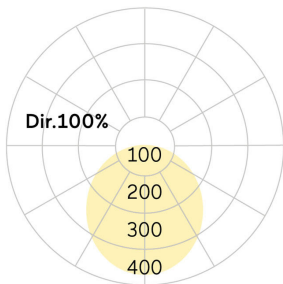

## Basic-A5

Surface mounted luminaire - Direct light distribution

Article code: BA5OSL-840M-D400

Illustrations may only be similar and serve as an orientation.

Basic-A5. LED. Surface mounted luminaire for wall or ceiling mounting with minimalist edge. Luminaire body made of high-quality aluminum profile. Surface finish Radiant Silver. Directonly light distribution. Colour temperature: 4000K (Cool White)Colour Rendering Index (CRI): >80. Opal diffuser for enhanced light transmission and perfect uniform illumination. Dimmable DALI. DxH (round). D=400mm. H=38mm. Medium-power

current. 1490lm. 12W. 4,3kg. Binning initial <= MacAdam 3. IP40. Protection class I. CE, UKCA marking. Prüfzeichen: ENEC. IK02. 220-240V. 50-60 Hz. RG0 (EN62471). Luminous flux reduction up to 0,3%/1.000 operating hours. Nominal failure rate: 0,2%/1.000 operating hours. L85B10 (tq 25°C) = 50.000h. 5 years warranty. Manufacturer: Lightnet GmbH, ISO 9001:2015 and 50001:2018 certified.

## Basic-A5

Surface mounted luminaire - Direct light distribution

Article code: BA5OSL-840M-D400

Customer / Project: \_\_\_\_\_

Note: \_\_\_\_\_

Productname	Basic-A5
Lamp	LED
Installation Type	Surface mounted luminaire
Surface finish	Radiant Silver
Light characteristics	Direct light distribution
Colour temperature	4000K
Colour Rendering Index (CRI)	CRI>80
Optical system	Opal diffuser
Control	Dimmable (DALI)
Length L/Diameter D (mm)	D=400mm
Height H (mm)	H=38mm
Current/Power	Medium-Power
Luminous Flux	1490lm
Power consumption	12W
Degree of protection	IP40
Certification	Prüfzeichen: ENEC
LED lifetime	L85B10 (tq 25°C) = 50.000h
Photometric code	8 40 / 3 3 9
Photobiological class	RG0 (EN62471)
Indoor/Outdoor	Indoor: ta [ambient] max. 25°C
Weight (kg)	4,3kg