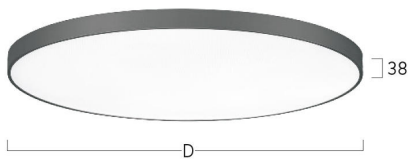

## Basic-A5

Surface mounted luminaire - Direct light distribution

Article code: BA5OSL-840M-D400

Illustrations may only be similar and serve as an orientation.

Basic-A5. LED. Surface mounted luminaire for wall or ceiling mounting with minimalist edge. Luminaire body made of high-quality aluminum profile. Surface finish Radiant Silver. Directonly light distribution. Colour temperature: 4000K (Cool White)Colour Rendering Index (CRI): >80. Opal diffuser for enhanced light transmission and perfect uniform illumination. Dimmable DALI. DxH (round). D=400mm. H=38mm. Medium-power

## Basic-A5

Surface mounted luminaire - Direct light distribution

Article code: BA5OSL-840M-D400

Customer / Project: \_\_\_\_\_

Note: \_\_\_\_\_

Productname	Basic-A5
Lamp	LED
Installation Type	Surface mounted luminaire
Surface finish	Radiant Silver
Light characteristics	Direct light distribution
Colour temperature	4000K
Colour Rendering Index (CRI)	CRI>80
Optical system	Opal diffuser
Control	Dimmable (DALI)
Length L/Diameter D (mm)	D=400mm
Height H (mm)	H=38mm
Current/Power	Medium-Power
Luminous Flux	1490lm
Power consumption	12W
Degree of protection	IP40
Certification	Prüfzeichen: ENEC
LED lifetime	L85B10 (tq 25°C) = 50.000h
Photometric code	8 40 / 3 3 9
Photobiological class	RG0 (EN62471)
Indoor/Outdoor	Indoor: ta [ambient] max. 25°C
Weight (kg)	4,3kg