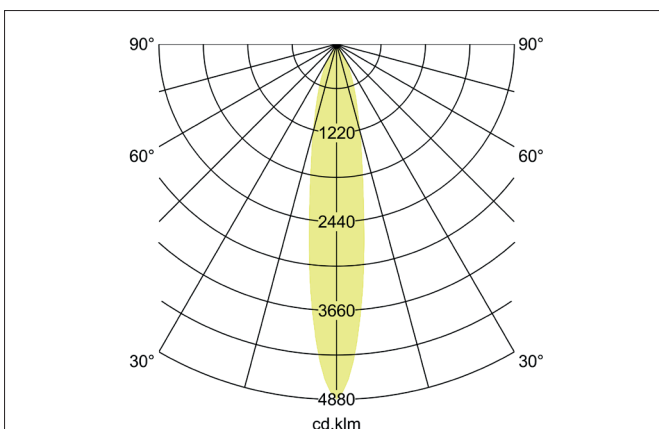

TRAXX MINI LED recessed spotlight, DALI
Article no. 88742173DA

Light.
For Generations.

Tender

LED recessed spotlight, DALI, Round. Ceiling cut-out Ø 92 mm, Installation depth 112 mm, with rotationssymmetrical, deep, wide distributed light intensity. optimal light distribution due to a glass transparent cover. Luminous flux 1.818 lm, Power 1 x 15 W, Light colour warm white, Correlated color temperature (CCT) 3.000 K, Colour rendering index CRI > 90, Rated life time L80/B50 at 25 °C: 50.000 h, Housing material: Aluminium / Glass / Plastic, Colour: White structure, Permissible ambient temperature (ta): -20 °C - +25 °C, Protection class (EN 61140): II, Degree of protection (DIN EN 60529): IP20, .With electronic driver, DALI dimmable.

Article data	
Article no.	88742173DA
GTIN	4251433985327
Series name	TRAXX MINI
Short description	LED recessed spotlight, DALI
Material	Aluminium / Glass / Plastic
Colour	White
Type of surface	Structure
Shape	Round
Built-in diameter	92 mm
Installation depth	112 mm
Weight	N.N.

TRAXX MINI LED recessed spotlight, DALI

Article no. 88742173DA

Light.
For Generations.

Lighting technology	
Colour temperature	3.000 K
Light colour	White
Light output	Direct
Luminous flux	1,818 lm
System efficiency	121 lm/W
Colour rendering	CRI > 90
Reflector	High-gloss
Beam angle	20°
Light sharing	Symmetric