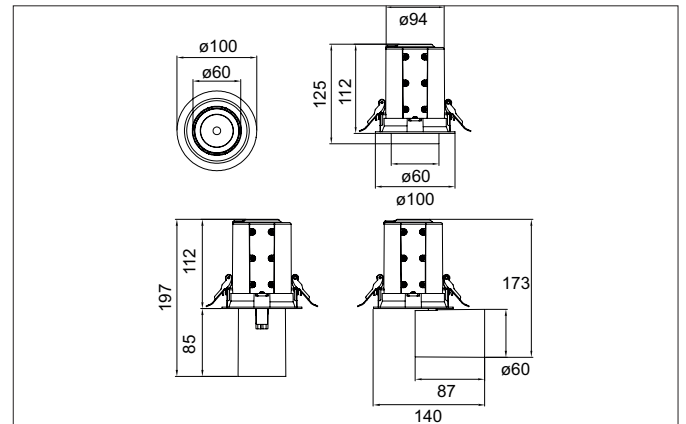

TRAXX MINI LED recessed spotlight, DALI
Article no. 88742173DA

Light.
For Generations.

Tender

LED recessed spotlight, DALI, Round. Ceiling cut-out Ø 92 mm, Installation depth 112 mm, with rotationssymmetrical, deep, wide distributed light intensity. optimal light distribution due to a glass transparent cover. Luminous flux 1.818 lm, Power 1 x 15 W, Light colour warm white, Correlated color temperature (CCT) 3.000 K, Colour rendering index CRI > 90, Rated life time L80/B50 at 25 °C: 50.000 h, Housing material: Aluminium / Glass / Plastic, Colour: White structure, Permissible ambient temperature (ta): -20 °C - +25 °C, Protection class (EN 61140): II, Degree of protection (DIN EN 60529): IP20, .With electronic driver, DALI dimmable.

Article data	
Article no.	88742173DA
GTIN	4251433985327
Series name	TRAXX MINI
Short description	LED recessed spotlight, DALI
Material	Aluminium / Glass / Plastic
Colour	White
Type of surface	Structure
Shape	Round
Built-in diameter	92 mm
Installation depth	112 mm
Weight	N.N.

TRAXX MINI LED recessed spotlight, DALI

Article no. 88742173DA

Light.
For Generations.

Lighting technology	
Colour temperature	3.000 K
Light colour	White
Light output	Direct
Luminous flux	1,818 lm
System efficiency	121 lm/W
Colour rendering	CRI > 90
Reflector	High-gloss
Beam angle	20°
Light sharing	Symmetric

Packing data	
Gross weight	N.N.
Length of packaging	170 mm
Packaging width	170 mm
Packaging height	110 mm
Disposal at end of life	This product must not be disposed of with household waste. You are obliged, to dispose of such electrical waste separately. By disposing of electrical waste and other old or defective electronics separately, you support recycling or other forms of re-use. In that way you help to take care and to avoid that harmful substances get into the environment.