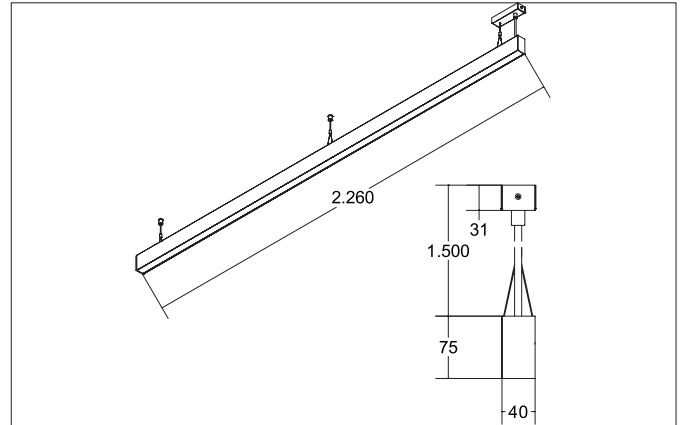

BIRO40 LED pendant profile luminaire direct/indirect

Article no. 77324693

Light.
For Generations.

Tender

LED pendant profile luminaire direct/indirect, Rectangular. Luminaire length 2264.0 mm, Luminaire width 40.0 mm, Height 75.0 mm, for pendulum mounting. Pendulum length max. 1500.0 mm Weight 3.79 kg, with rotationssymmetrical, deep, wide distributed light intensity. optimal light distribution due to a satinised cover. Luminous flux 10.260 lm, UGR < 20, Power 94,9 W, System Efficiency 108 lm/W, Light colour warm white, Correlated color temprature (CCT) 3.000 K, Colour rendering index CRI > 90, Rated life time L70/B50 at 25 °C: 60000 h, Rated life time L80/B50 at 25 °C: 60000 h, Housing material: Aluminium / Acrylic, Colour: Silver, Permissible ambient temperature (ta): -20 °C - +25 °C, Protection class (EN 61140): I, Degree of protection (DIN EN 60529): IP20. With electronic driver, on/off switchable.

Article data	
Article no.	77324693
GTIN	4251433935230
Series name	BIRO40
Short description	LED pendant profile luminaire direct/indirect
Material	Aluminium / Acrylic
Colour	Silver
Shape	Rectangular
Length	2,264 mm
Width	40 mm
Hight	75 mm
Weight	3.790 kg

Mounting technology	
Mounting method	Suspended
Place of installation	Ceiling-mounted
Adjustability	Not adjustable
Pendulum length max.	1,500 mm
Material cover	Plastic, satinised

Packing data	
Gross weight	4.58 kg
Length of packaging	2,300 mm
Packaging width	75 mm
Packaging height	75 mm
Disposal at end of life	This product must not be disposed of with household waste. You are obliged, to dispose of such electrical waste separately. By disposing of electrical waste and other old or defective electronics separately, you support recycling or other forms of re-use. In that way you help to take care and to avoid that harmful substances get into the environment.