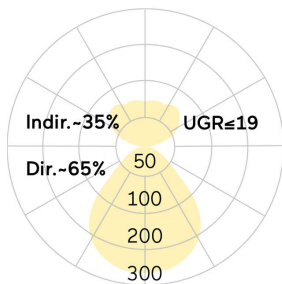

lightnet

Basic-P5

Pendant luminaire - Direct/indirect light distribution

Article code: BP5ABL-840H-D600-P

Customer / Project: _____

Note: _____

Productname	Basic-P5
Lamp	LED
Installation Type	Pendant luminaire
Surface finish	Jet Black
Light characteristics	Direct/indirect light distribution
Colour temperature	4000K
Colour Rendering Index (CRI)	CRI>80
Optical system	Microprismatic screen
Control	Dimmable (DALI)
Length L/Diameter D (mm)	D=600mm
Height H (mm)	H=38mm
Current/Power	High-Power
Luminous Flux	8040lm
Power consumption	63W
Suspension	Rod susp. (Set)
Ceiling rose colour	Ceiling rose: Matching luminaire`s surface colour
Pendant length (mm)	Pendant length on request
Degree of protection	IP40
Certification	Prüfzeichen: ENEC
LED lifetime	L80B10 (tq 25°C) = 50.000h
UGR	UGR<math>\leq 19</math>
Photometric code	8 40 / 3 3 9
Photobiological class	RG0 (EN62471)
Indoor/Outdoor	Indoor: ta [ambient] max. 25°C
Weight (kg)	6,4kg