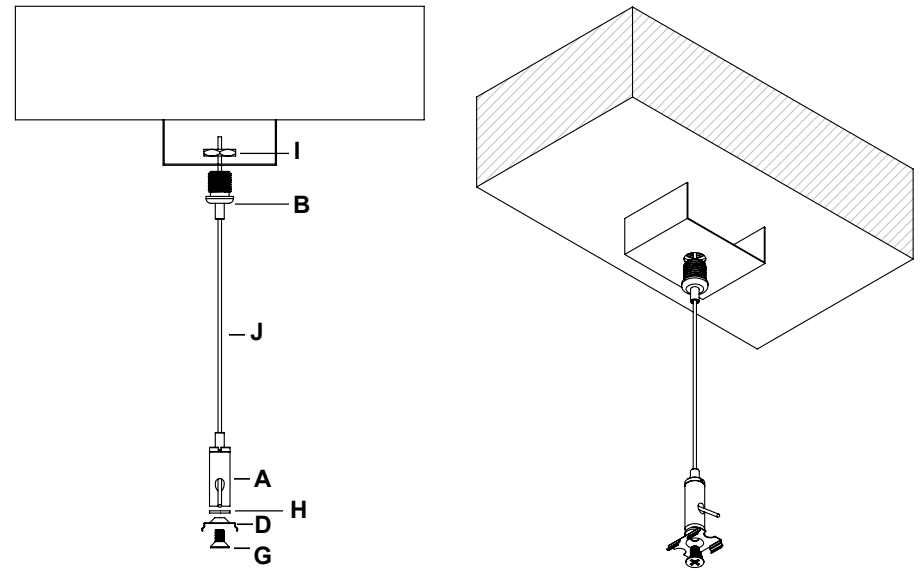

Installation

Canopy Installation