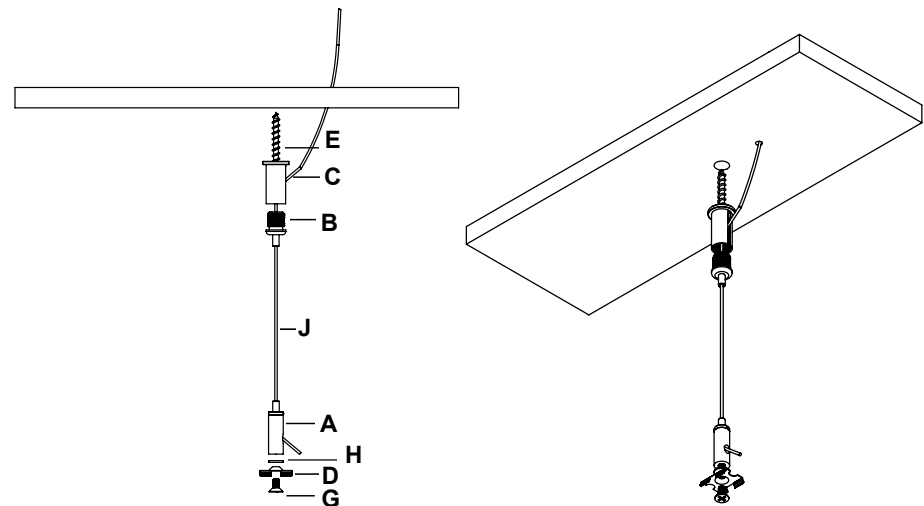

Drywall Installation

⚠ Dowels for drywall installation not included