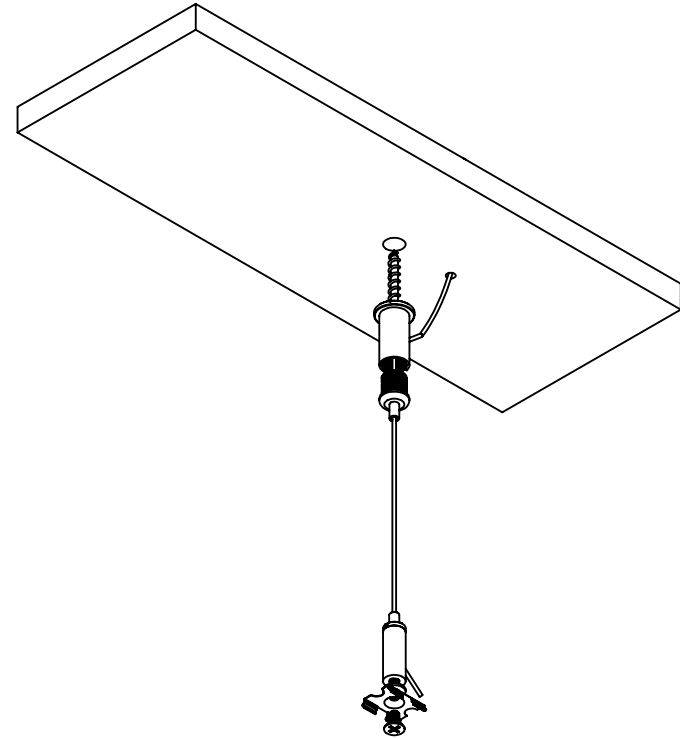

Radium

SUSPENSION KIT POWER FOR PROFILE MEDIUM