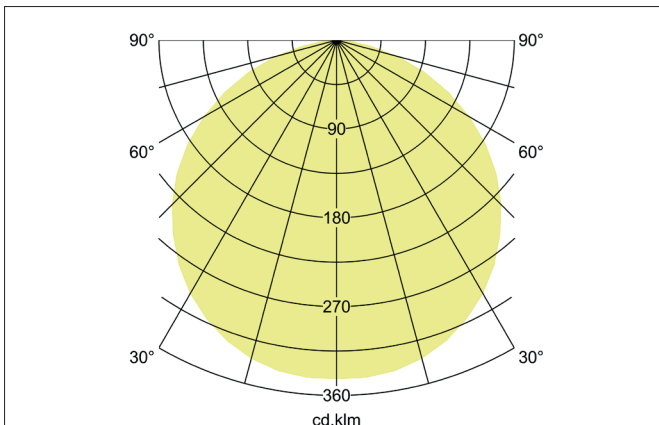

**LUELLA MIDI LED recessed downlight, TunableWhite**

Article no. 12424074

Light.  
For Generations.**Tender**

LED recessed downlight, TunableWhite, Round. Toolless ceiling installation by installation springs. Ceiling cut-out Ø 130 mm, Installation depth 52 mm, Outer diameter 146 mm, Weight 0,447 kg, with rotationssymmetrical, deep, wide distributed light intensity. optimal light distribution due to a plastic, opal cover. Luminous flux 460 lm, Power 1 x 20 W, System Efficiency 23 lm/W, Light colour warm white to daylight white, Correlated color temperature (CCT) 2.700 - 6.000 K, Colour rendering index CRI > 80, Rated life time L70/B50 at 25 °C: 50000 h, Housing material: Aluminium / Polypropylene, Colour: White structure, Permissible ambient temperature (ta): -20 °C - +25 °C, Protection class (EN 61140): III, Degree of protection (DIN EN 60529): IP20. For connection to an external driver, which is not included in the scope of delivery of the luminaire. Depending on driver dimmable.

**Product Benefits**

- Recessed downlight in round design made of solid aluminum and polypropylene.
- Ceiling cutout 130 mm, outer diameter 146 mm, recess depth 52 mm, luminous flux 730 lm, IP20.
- Maximum ceiling thickness 15 mm.
- Power 11 W per control channel.
- Color temperature 2700 K - 6000 K.

**LUELLA MIDI LED recessed downlight, TunableWhite**

Article no. 12424074

Light.  
For Generations.

Article data	
Article no.	12424074
GTIN	4250047797258
Series name	LUELLA MIDI
Short description	LED recessed downlight, TunableWhite
Material	Aluminium / Polypropylene
Colour	White
Type of surface	Structure
Shape	Round
Outer diameter	146 mm
Built-in diameter	130 mm
Installation depth	52 mm
Hight	3 mm
Weight	0.447 kg

Lighting technology	
Colour temperature	2.700 K - 6.000 K
Light colour	White
Light output	Direct
Luminous flux	460 lm
Lichtstrom 1	460 lm
System efficiency	23 lm/W
Colour rendering	CRI > 80
Reflector	Without
Beam angle	110°
Light sharing	Symmetric