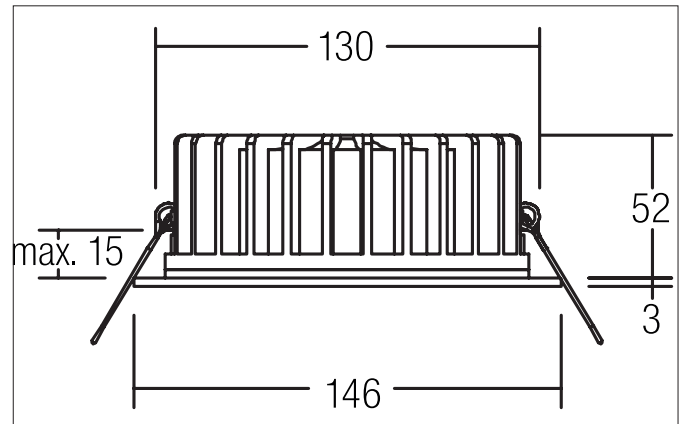

**LUELLA MIDI LED recessed downlight, TunableWhite**

Article no. 12424074

Light.  
For Generations.**Tender**

LED recessed downlight, TunableWhite, Round. Toolless ceiling installation by installation springs. Ceiling cut-out Ø 130 mm, Installation depth 52 mm, Outer diameter 146 mm, Weight 0,447 kg, with rotationssymmetrical, deep, wide distributed light intensity. optimal light distribution due to a plastic, opal cover. Luminous flux 460 lm, Power 1 x 20 W, System Efficiency 23 lm/W, Light colour warm white to daylight white, Correlated color temperature (CCT) 2.700 - 6.000 K, Colour rendering index CRI > 80, Rated life time L70/B50 at 25 °C: 50000 h, Housing material: Aluminium / Polypropylene, Colour: White structure, Permissible ambient temperature (ta): -20 °C - +25 °C, Protection class (EN 61140): III, Degree of protection (DIN EN 60529): IP20. For connection to an external driver, which is not included in the scope of delivery of the luminaire. Depending on driver dimmable.

**Product Benefits**

- Recessed downlight in round design made of solid aluminum and polypropylene.
- Ceiling cutout 130 mm, outer diameter 146 mm, recess depth 52 mm, luminous flux 730 lm, IP20.
- Maximum ceiling thickness 15 mm.
- Power 11 W per control channel.
- Color temperature 2700 K - 6000 K.

**LUELLA MIDI LED recessed downlight, TunableWhite**

Article no. 12424074

Light.  
For Generations.

Article data	
Article no.	12424074
GTIN	4250047797258
Series name	LUELLA MIDI
Short description	LED recessed downlight, TunableWhite
Material	Aluminium / Polypropylene
Colour	White
Type of surface	Structure
Shape	Round
Outer diameter	146 mm
Built-in diameter	130 mm
Installation depth	52 mm
Hight	3 mm
Weight	0.447 kg