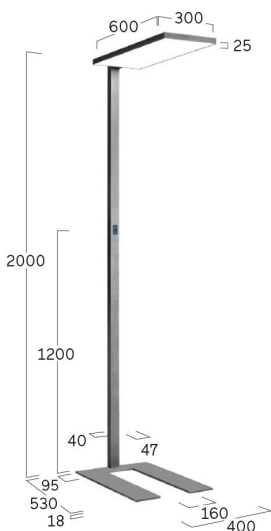

lightnet

Cubic-F2

Free standing luminaire - Direct/indirect light distribution

Article code: CF2AEX-830H-L600-U-A

Illustrations may only be similar and serve as an orientation.

Cubic-F2. LED. Free standing luminaire. Luminaire head with 25mm minimalist overall height. Luminaire body made of high-quality aluminum profile. Surface finish Silver Anodised. Direct/indirect light distribution. Colour temperature: 3000K (Warm White). Colour Rendering Index (CRI): >80. Microprismatic screen for reduced luminance in office areas. UGR<=19. Separate stepless dimming of the direct/indirect light chambers. LxWxH (luminaire head, rectangular/Stand). L=600mm. W=300mm. H=2000/25mm.

lightnet

Cubic-F2

Free standing luminaire - Direct/indirect light distribution

Article code: CF2AEX-830H-L600-U-A

Customer / Project: _____

Note: _____

Productname	Cubic-F2
Lamp	LED
Installation Type	Free standing luminaire
Surface finish	Silver Anodised
Light characteristics	Direct/indirect light distribution
Colour temperature	3000K
Colour Rendering Index (CRI)	CRI>80
Optical system	Microprismatic screen
Control	Separately stepless dimmable
Length L/Diameter D (mm)	L=600mm
Width W (mm)	W=300mm
Height H (mm)	H=2000/25mm
Current/Power	High-Power
Luminous Flux	14306lm
Power consumption	92W
Base-Type	U-base
Plug	Schuko CEE 7/7 (E+F)
Degree of protection	IP20
Certification	Prüfzeichen: ENEC
LED lifetime	L80B10 (tq 25°C) = 50.000h
UGR	UGR<=19
Photometric code	8 30 / 3 3 9
Indoor/Outdoor	Indoor: ta [ambient] max. 25°C
Weight (kg)	19,5kg