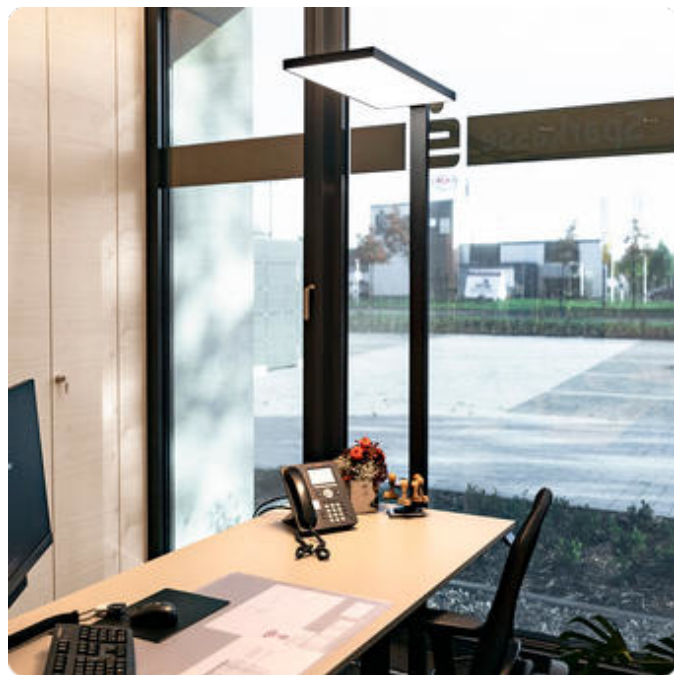

lightnet

Cubic-F2

Free standing luminaire - Direct/indirect light distribution

Article code: CF2AEX-830H-L600-U-A

Illustrations may only be similar and serve as an orientation.

Cubic-F2. LED. Free standing luminaire. Luminaire head with 25mm minimalist overall height. Luminaire body made of high-quality aluminum profile. Surface finish Silver Anodised. Direct/indirect light distribution. Colour temperature: 3000K (Warm White). Colour Rendering Index (CRI): >80. Microprismatic screen for reduced luminance in office areas. UGR<=19. Separate stepless dimming of the direct/indirect light chambers. LxWxH (luminaire head, rectangular/Stand). L=600mm. W=300mm. H=2000/25mm.

lightnet

Cubic-F2

Free standing luminaire - Direct/indirect light distribution

Article code: CF2AEX-830H-L600-U-A

Customer / Project: _____

Note: _____

Productname	Cubic-F2
Lamp	LED
Installation Type	Free standing luminaire
Surface finish	Silver Anodised
Light characteristics	Direct/indirect light distribution
Colour temperature	3000K
Colour Rendering Index (CRI)	CRI>80
Optical system	Microprismatic screen
Control	Separately stepless dimmable
Length L/Diameter D (mm)	L=600mm
Width W (mm)	W=300mm
Height H (mm)	H=2000/25mm
Current/Power	High-Power
Luminous Flux	14306lm
Power consumption	92W
Base-Type	U-base
Plug	Schuko CEE 7/7 (E+F)
Degree of protection	IP20
Certification	Prüfzeichen: ENEC
LED lifetime	L80B10 (tq 25°C) = 50.000h
UGR	UGR<=19
Photometric code	8 30 / 3 3 9
Indoor/Outdoor	Indoor: ta [ambient] max. 25°C
Weight (kg)	19,5kg