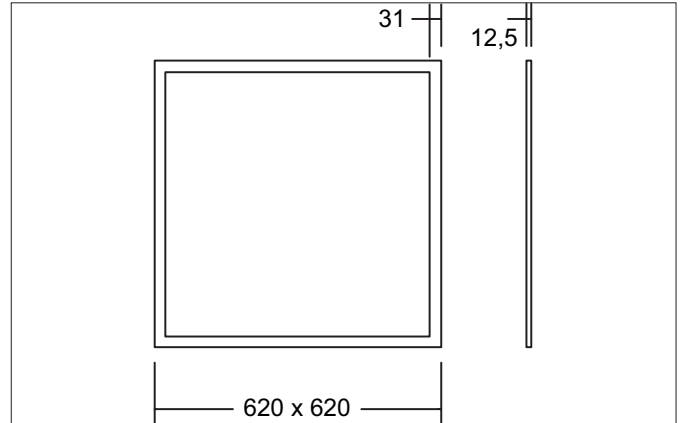

AGGY LED-Panel 620 x 620 mm Opal
 Article no. 32246074

Light.
 For Generations.

Tender
 LED-Panel 620 x 620 mm Opal, white, Square. In a compact design, for installation in tool-less rapid assembly systems. Set inkl. Konverter für 230V-Netzspannung, schaltbar, Maße Konverter: L 108 x B 68 x H 32mm Mounting method: Recessed mounting, Place of installation: Ceiling-mounted, Material: Aluminium / Polystyrene, Degree of protection: according to DIN EN 60529 IP40, Protection class: (EN 61140) II, Voltage: 230V AC 50Hz, Power: 34W, Amount of light sources / fittings: 1.0 Qty, Luminous flux: 4.080lm, Colour temperature: 4.000 K, Light colour : White, Beam angle: 115°, Adjustability: Not adjustable, With control gear: Yes, Dimmable: No, Control: on/off.

Article data	
Article no.	32246074
GTIN	4251433970798
Series name	AGGY
Short description	LED-Panel 620 x 620 mm Opal
Material	Aluminium / Polystyrene
Colour	White
Shape	Square
Built-in width	620 mm
Built-in length	620 mm
Installation depth	12.5 mm
Length	620 mm
Width	620 mm
Hight	12.5 mm
Scope of delivery	inkl. Philips Multilumen Betriebsgerät
Weight	2.400 kg

AGGY LED–Panel 620 x 620 mm Opal
Article no. 32246074

Light.
For Generations.

Lighting technology	
Colour temperature	4000 K
Light colour	White
Light output	Direct
Luminous flux	4,080 lm
McAdam-Step	McAdam-Step 3
Colour rendering	CRI > 80
Reflector	Without
Beam angle	115°
Glare evaluation	UGR < 22
Light sharing	Symmetric

Accessories	
	Article no.: 81132070 Anbaurahmen HomeMade 638 x 638 mm Abmessung: 638 mm x 638 mm x 52 mm
	Article no.: 81133070 Einbaurahmen HomeMade 660 x 650 mm Abmessung: 660 mm x 650 mm x 30 mm