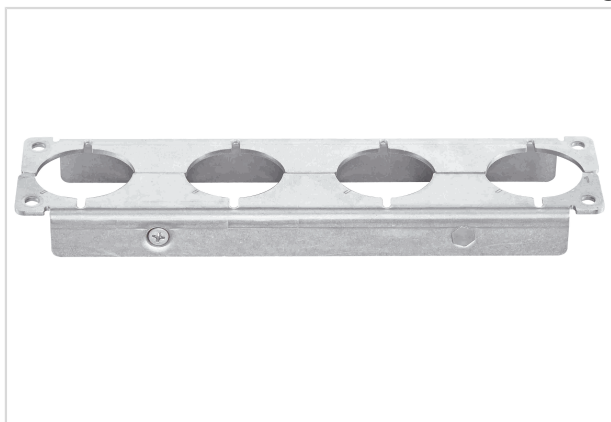

Frame Han 34HPR 4xHC650 TgV f

Image is for illustration purposes only. Please refer to product description.

Part number	09 11 034 9974
Specification	Frame Han 34HPR 4xHC650 TgV f
HARTING eCatalogue	https://b2b.harting.com/09110349974

Identification

Category	Accessories
Series of hoods/housings	Han [®] HPR
Type of accessory	Frame
Description of the accessory	for female inserts 4x Han [®] HC Modular 650

Version

Size	34 HPR
Details	lin angled construction
Pack contents	4x M4 screw 4x washer SK S4 2x M4 countersunk screw

Pushing Performance
Since 1945

Material properties

REACH SVHC substances	Not contained
California Proposition 65 substances	Yes
California Proposition 65 substances	Nickel

Commercial data

Packaging size	1
Net weight	251 g
Country of origin	Germany
European customs tariff number	85389099
GTIN	5713140194168
eCl@ss	27440210 Fixing element for industrial connectors