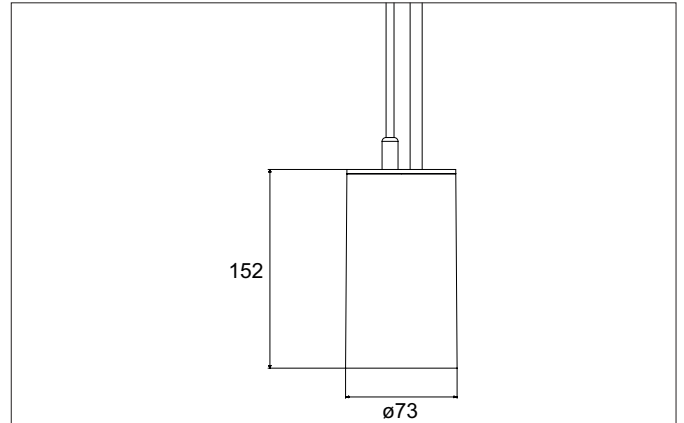

TRAXX MAXI LED pendant luminaire, on/off switchable
 Article no. 88882185

Light.
 For Generations.

Tender
 LED pendant luminaire, on/off switchable, Round. Ceiling cut-out Installation depth mm, Weight 0,914 kg, with rotationssymmetrical, deep, wide distributed light intensity. optimal light distribution due to a glass transparent cover. Luminous flux 3.516 lm, Power 1 x 28 W, Light colour neutral white, Correlated color temprature (CCT) 3.500 K, Colour rendering index CRI > 90, Rated life time L80/B50 at 25 °C: 50.000 h, Housing material: Aluminium / Glass / Plastic, Colour: Black structure, Permissible ambient temperature (ta): -20 °C - +25 °C, Protection class (EN 61140): I, Degree of protection (DIN EN 60529): IP20, .With electronic driver, on/off switchable.

Article data	
Article no.	88882185
GTIN	4251433979296
Series name	TRAXX MAXI
Short description	LED pendant luminaire, on/off switchable
Material	Aluminium / Glass / Plastic
Colour	Black
Type of surface	Structure
Shape	Round
Hight	163 mm
Weight	0.914 kg

TRAXX MAXI LED pendant luminaire, on/off switchable

Article no. 88882185

Light.
For Generations.

Lighting technology	
Colour temperature	3.500 K
Light colour	White
Light output	Direct
Luminous flux	3,516 lm
System efficiency	126 lm/W
McAdam-Step	McAdam-Step 3
Colour rendering	CRI > 90
Reflector	High-gloss
Beam angle	20°
Light sharing	Symmetric
Adjustable color temperature	No

Packing data	
Gross weight	0.98 kg
Length of packaging	170 mm
Packaging width	170 mm
Packaging height	110 mm
Disposal at end of life	This product must not be disposed of with household waste. You are obliged, to dispose of such electrical waste separately. By disposing of electrical waste and other old or defective electronics separately, you support recycling or other forms of re-use. In that way you help to take care and to avoid that harmful substances get into the environment.