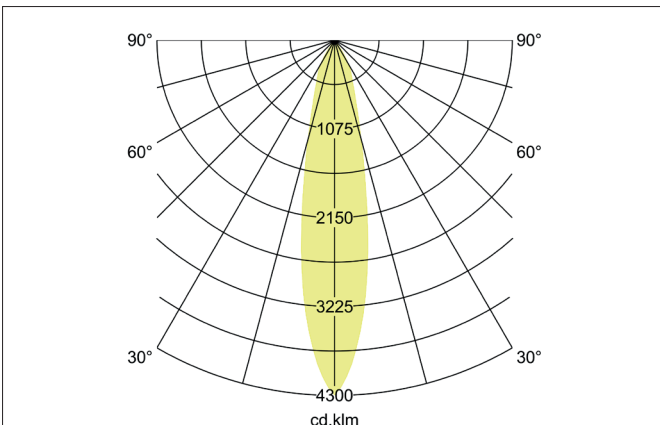

TRAXX MAXI LED pendant luminaire, on/off switchable
 Article no. 88882185

Light.
 For Generations.

Tender
 LED pendant luminaire, on/off switchable, Round. Ceiling cut-out Installation depth mm, Weight 0,914 kg, with rotationssymmetrical, deep, wide distributed light intensity. optimal light distribution due to a glass transparent cover. Luminous flux 3.516 lm, Power 1 x 28 W, Light colour neutral white, Correlated color temprature (CCT) 3.500 K, Colour rendering index CRI > 90, Rated life time L80/B50 at 25 °C: 50.000 h, Housing material: Aluminium / Glass / Plastic, Colour: Black structure, Permissible ambient temperature (ta): -20 °C - +25 °C, Protection class (EN 61140): I, Degree of protection (DIN EN 60529): IP20, .With electronic driver, on/off switchable.

Article data	
Article no.	88882185
GTIN	4251433979296
Series name	TRAXX MAXI
Short description	LED pendant luminaire, on/off switchable
Material	Aluminium / Glass / Plastic
Colour	Black
Type of surface	Structure
Shape	Round
Hight	163 mm
Weight	0.914 kg

TRAXX MAXI LED pendant luminaire, on/off switchable

Article no. 88882185

Light.
For Generations.

Lighting technology	
Colour temperature	3.500 K
Light colour	White
Light output	Direct
Luminous flux	3,516 lm
System efficiency	126 lm/W
McAdam-Step	McAdam-Step 3
Colour rendering	CRI > 90
Reflector	High-gloss
Beam angle	20°
Light sharing	Symmetric
Adjustable color temperature	No