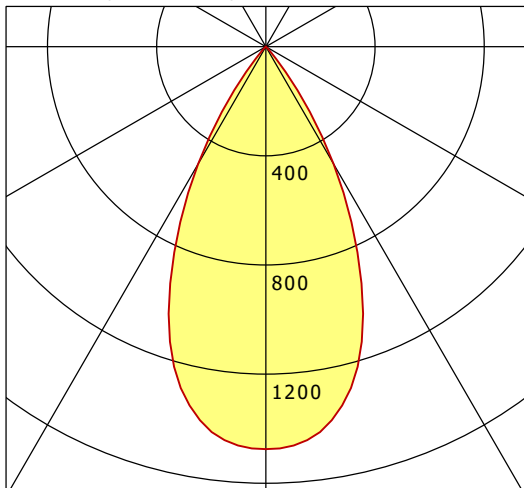

SCOUT 204.930.50.2

Scout Next (1xLED 38W 930/3000K 3970lm 50°)

— C0/C180 cd / 1000 lm

	C0	C90	C180	C270
0°	1475	1475	1475	1475
15°	1257	1257	1257	1257
30°	496	496	496	496
45°	12	12	12	12
60°	1	1	1	1
75°	0	0	0	0
90°	0	0	0	0
cd / 1000 lm				

Offset [m] Cone width [m] Illuminance [lx]

η	LED
Efficiency	105 lm/W
Direct/Indirect	↓ 100% / ↑ 0%
System Power	38 W
UGR	X=4H, Y=8H
Reflection factors	70/50/20
UGR C0/C180	20.9
UGR C90/C270	20.9
CIE Flux Codes	99 100 100 100 100
Ra/CRI	>90