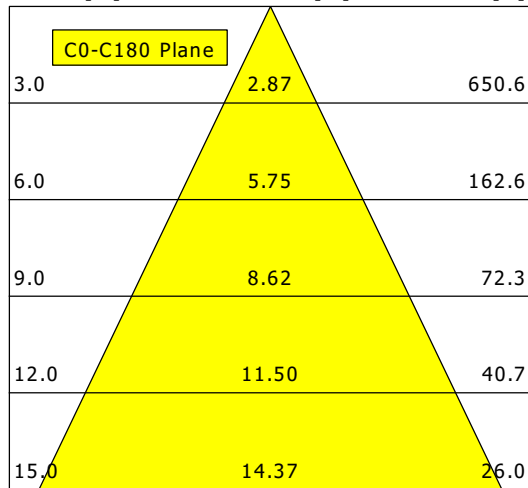

SCOUT 204.930.50.2

Scout Next (1xLED 38W 930/3000K 3970lm 50°)

— C0/C180 cd / 1000 lm

	C0	C90	C180	C270
0°	1475	1475	1475	1475
15°	1257	1257	1257	1257
30°	496	496	496	496
45°	12	12	12	12
60°	1	1	1	1
75°	0	0	0	0
90°	0	0	0	0
cd / 1000 lm				

Offset [m] Cone width [m] Illuminance [lx]

η	LED
Efficiency	105 lm/W
Direct/Indirect	↓ 100% / ↑ 0%
System Power	38 W
UGR	X=4H, Y=8H
Reflection factors	70/50/20
UGR C0/C180	20.9
UGR C90/C270	20.9
CIE Flux Codes	99 100 100 100 100
Ra/CRI	>90