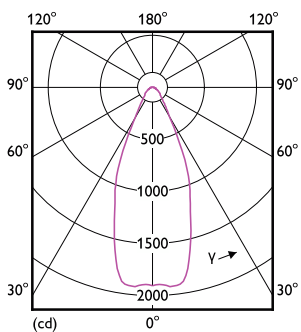

Abmessungsskizzen

MAS LEDExpertColor 20-100W 930 AR111 45D

Product	D	C
MAS LEDExpertColor 20-100W 930 AR111 45D	111 mm	62 mm

Photometrische Daten

Light Distribution Diagram

Accent Lighting - Spots

Accent Lighting Spots