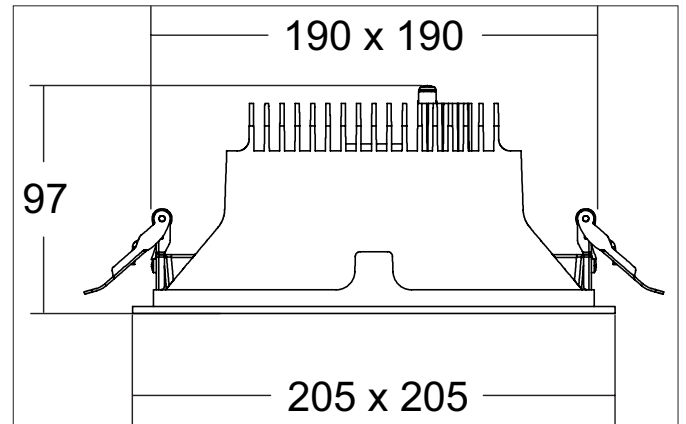

DIOS MAXI

Article no. 40678173DA

Light.
For Generations.**Tender**

, Square. Toolless ceiling installation by installation springs. Ceiling cut-out Ø 190 mm, Installation depth 97 mm, Outer diameter 205 mm, Weight 0,670 kg, Reflector white with rotationssymmetrical, deep, wide distributed light intensity. optimal light distribution due to a plastic, transparent cover. Luminous flux 2.507 lm, UGR < 19, Power 1 x 20,5 W, Light colour warm white, Correlated color temperature (CCT) 3.000 K, Colour rendering index CRI > 80, Rated life time L80/B10 at 25 °C: 50000 h, Rated life time L80/B50 at 25 °C: 50000 h, Housing material: Aluminium / Glass / Plastic, Colour: White structure, Permissible ambient temperature (ta): -20 °C - +25 °C, Protection class (EN 61140): II, Degree of protection (DIN EN 60529): IP20, .With electronic driver, DALI dimmable.

Article data	
Article no.	40678173DA
GTIN	4251433995715
Series name	DIOS MAXI
Material	Aluminium / Glass / Plastic
Colour	White
Type of surface	Structure
Shape	Square
Outer diameter	205 mm
Built-in diameter	190 mm
Installation depth	97 mm
Weight	0.670 kg

DIOS MAXI

Article no. 40678173DA

Light.
For Generations.

Lighting technology	
Colour temperature	3.000 K
Light colour	White
Light output	Direct
Luminous flux	2,507 lm
System efficiency	122 lm/W
Colour rendering	CRI > 80
Reflector	Matt
Reflektorfarbe	white
Beam angle	60°
Glare evaluation	UGR < 19
Light sharing	Symmetric
Adjustable color temperature	No