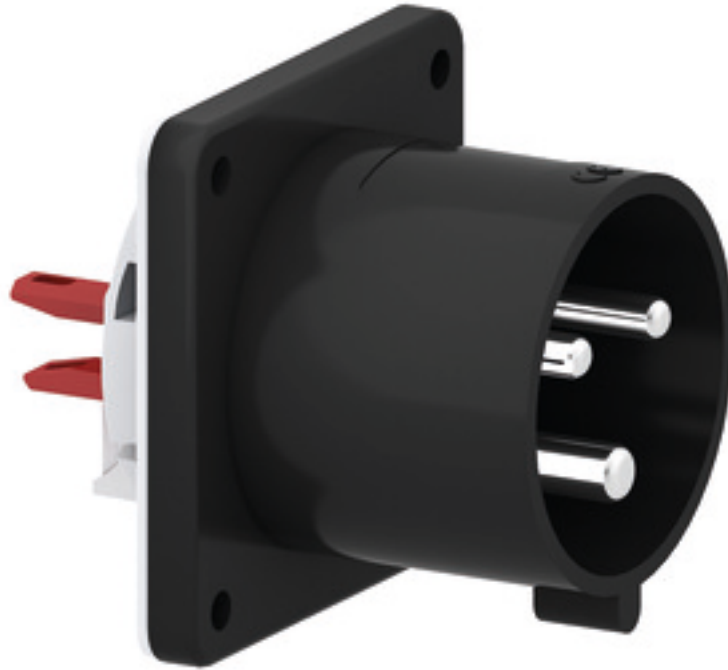

Flanged appliance inlet, black for event technology - for Event technology

Product description	
BALS-Prd.-Nr	28315
EAN	4024941938204
Product category	Flanged appliance inlet Quick-Connect, straight
Current	32A
Number of poles	3p
Arrangement of phases	2P+PE
Position of earth contact	6 h
Voltage	200 - 250V~

Product description	
Frequency	50/60Hz
Protection degree	IP44
Colour code	blue RAL 5015
Colour of appliance	Enclosure black RAL 9005
Connection design	screwless spring-clamp technology
Maximum conductor size	6,0 qmm
Cable entry	other
Height	75mm
Width	75mm
Depth	96mm
Flange size vertical in mm	75mm
Flange size horizontal in mm	75mm
Drill hole dist. vertical mm	60mm
Drill hole dist. horizontal mm	60mm
Material of enclosure	Polyamide
Contacts	The contact carrier is made of high temperature resistant material, the contacts are brass nickel plated

Additional technical properties	
	Collar is brought out of center of the flange by 2 mm

Logistics data	
Weight/pcs	0.142 kg / Piece
Packaging	Bag
Content amount	1 ST
EAN	4024941938204
Length	96 mm
Width	75 mm
Height	75 mm
Weight	0.143 kg
Volume	540 ccm
Packaging	Carton
Content amount	10 ST
EAN	4024941840507
Length	245 mm
Width	177 mm
Height	185 mm
Weight	1.553 kg
Volume	7,140 ccm