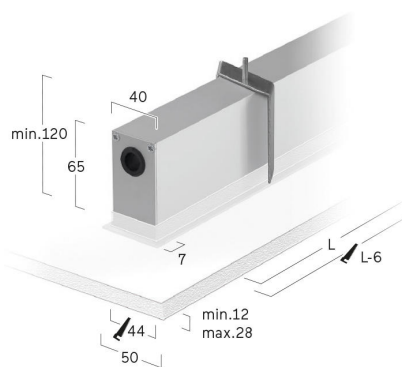

## Matric-FX

Recessed mounted light line, mounting brackets incl - Direct light distribution

Article code: LFXLEL-830H-L1204-A

Illustrations may only be similar and serve as an orientation.

Matric-FX. LED. Recessed mounted light line with surrounding frame for installation in sawn wall and ceiling with cut-out openings. Mounting brackets included. Luminaire body made of high-quality aluminum profile. Surface finish Silver Anodised. Direct only light distribution. Colour temperature: 3000K (Warm White). Colour Rendering Index (CRI): >80. Lens Louvre: precision lenses with louvre for wide and symmetrical light distribution. High glare limitation, compatible for office applications. UGR<=

## Matric-FX

Recessed mounted light line, mounting brackets incl - Direct light distribution

Article code: LFXLEL-830H-L1204-A

Customer / Project: \_\_\_\_\_

Note: \_\_\_\_\_

Productname	Matric-FX
Lamp	LED
Installation Type	Recessed mounted light line, mounting brackets incl
Surface finish	Silver Anodised
Light characteristics	Direct light distribution
Colour temperature	3000K
Colour Rendering Index (CRI)	CRI>80
Optical system	Lens Louvre
Reflector Colour Inside	Reflector: Satin Silver
Control	Dimmable (DALI)
Length L/Diameter D (mm)	L=1204mm
Width W (mm)	W=50mm
Height H (mm)	H=65mm
Current/Power	High-Power
Luminous Flux	3450lm
Power consumption	29W
Degree of protection	IP20
LED lifetime	L80B10 (tq 25°C) = 50.000h
UGR	UGR<=19
Photometric code	8 30 / 3 3 9
Photobiological class	RG0 (EN62471)
Indoor/Outdoor	Indoor: ta [ambient] max. 25°C
Weight (kg)	2,5kg