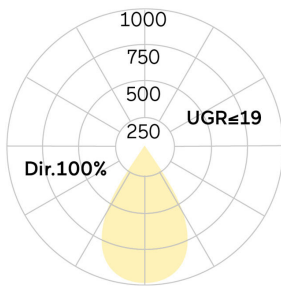

19. Reflector: Satin Silver. Dimmable DALI. LxWxH (rectangular). L=1204mm. W=50mm. H=65mm. High-power current. 3450lm. 29W. 2,5kg. Binning initial <= MacAdam 3. IP20. Protection class I. CE, UKCA marking. IK02. 220-240V. 50-60 Hz. RG0 (EN62471). Luminous flux reduction up to 0,4%/1.000 operating hours. Nominal failure rate: 0,2%/1.000 operating hours. L80B10 (tq 25°C) = 50.000h. 5 years warranty. Manufacturer: Lightnet GmbH, ISO 9001:2015 and 50001:2018 certified.

## Matric-FX

Recessed mounted light line, mounting brackets incl - Direct light distribution

Article code: LFXLEL-830H-L1204-A

Customer / Project: \_\_\_\_\_

Note: \_\_\_\_\_

Productname	Matric-FX
Lamp	LED
Installation Type	Recessed mounted light line, mounting brackets incl
Surface finish	Silver Anodised
Light characteristics	Direct light distribution
Colour temperature	3000K
Colour Rendering Index (CRI)	CRI>80
Optical system	Lens Louvre
Reflector Colour Inside	Reflector: Satin Silver
Control	Dimmable (DALI)
Length L/Diameter D (mm)	L=1204mm
Width W (mm)	W=50mm
Height H (mm)	H=65mm
Current/Power	High-Power
Luminous Flux	3450lm
Power consumption	29W
Degree of protection	IP20
LED lifetime	L80B10 (tq 25°C) = 50.000h
UGR	UGR<=19
Photometric code	8 30 / 3 3 9
Photobiological class	RG0 (EN62471)
Indoor/Outdoor	Indoor: ta [ambient] max. 25°C
Weight (kg)	2,5kg