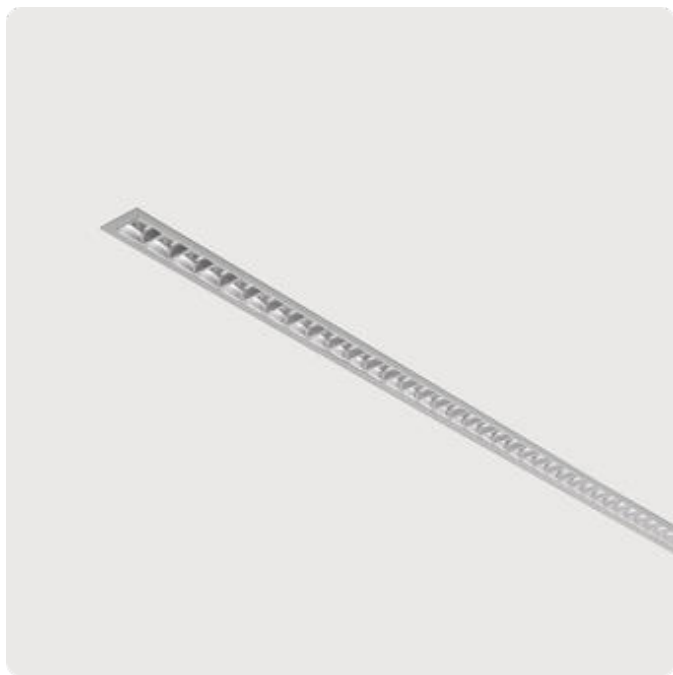

## Matric-FX

Recessed mounted light line, mounting brackets incl - Direct light distribution

Article code: LFXLEL-830H-L1204-A

Illustrations may only be similar and serve as an orientation.

Matric-FX. LED. Recessed mounted light line with surrounding frame for installation in sawn wall and ceiling with cut-out openings. Mounting brackets included. Luminaire body made of high-quality aluminum profile. Surface finish Silver Anodised. Direct only light distribution. Colour temperature: 3000K (Warm White). Colour Rendering Index (CRI): >80. Lens Louvre: precision lenses with louvre for wide and symmetrical light distribution. High glare limitation, compatible for office applications. UGR<=

19. Reflector: Satin Silver. Dimmable DALI. LxWxH (rectangular). L=1204mm. W=50mm. H=65mm. High-power current. 3450lm. 29W. 2,5kg. Binning initial <= MacAdam 3. IP20. Protection class I. CE, UKCA marking. IK02. 220-240V. 50-60 Hz. RG0 (EN62471). Luminous flux reduction up to 0,4%/1.000 operating hours. Nominal failure rate: 0,2%/1.000 operating hours. L80B10 (tq 25°C) = 50.000h. 5 years warranty. Manufacturer: Lightnet GmbH, ISO 9001:2015 and 50001:2018 certified.