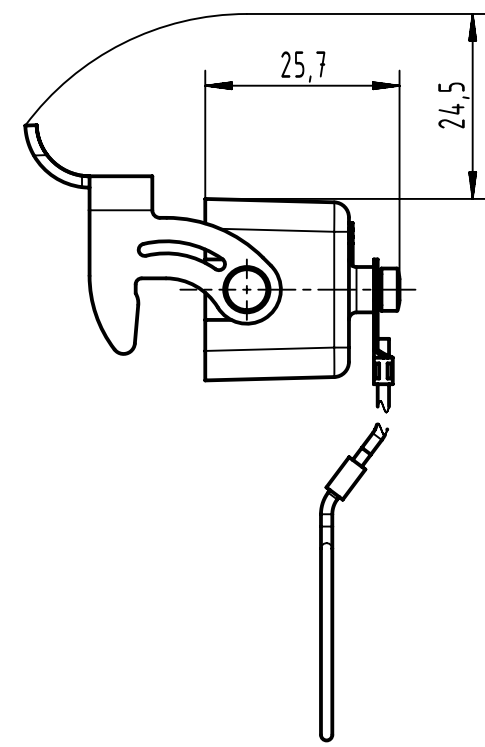

A

B

C

D

for hoods with male insert

	All Dimensions in mm Original Size DIN A4		Scale 1:1	Free size tol.		Ref. Sub. TB 09 36 003 5402 v. 01.09.08		
	All rights reserved Department EL PD		Created by HOLLERT	Inspected by GERB	Standardisation	Date 2022-11-14	State Final Release	
HARTING D-32339 Espelkamp			Title Han U Protect Cover Die Cast for Hood PG				Doc-Key / ECM-Nr. 100197442/UGD/004/B 500000228722	
			Type TB	Number 09 36 003 5402			Rev. B	Page 1/1