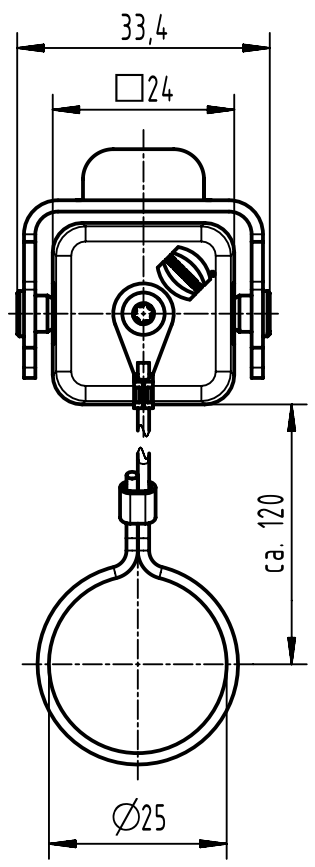

A

B

C

D

for hoods with male insert

	All Dimensions in mm Original Size DIN A4		Scale 1:1	Free size tol.		Ref. Sub. TB 09 36 003 5402 v. 01.09.08		
	All rights reserved Department EL PD		Created by HOLLERT	Inspected by GERB	Standardisation	Date 2022-11-14	State Final Release	
HARTING D-32339 Espelkamp			Title Han U Protect Cover Die Cast for Hood PG				Doc-Key / ECM-Nr. 100197442/UGD/004/B 500000228722	
			Type TB	Number 09 36 003 5402			Rev. B	Page 1/1