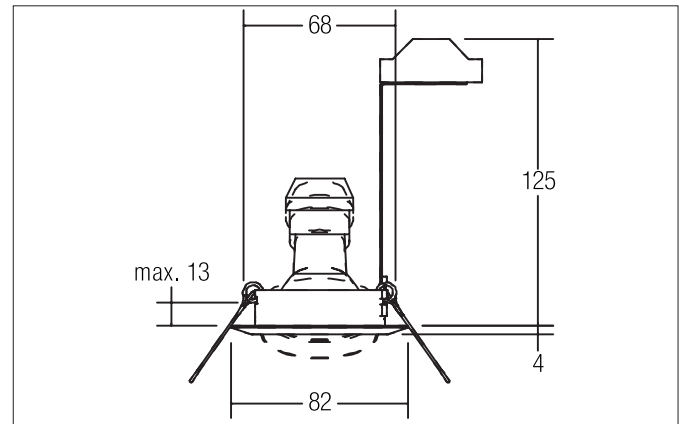

**Recessed spot, GU 10**

Article no. 36304020

Light.  
For Generations.**Tender**

Recessed spot, GU10, chrome, Round. In a compact design, for installation in tool-less rapid assembly systems. Including bracket with GU10 socket for standard-compliant strain relief. Lamp holder: GU10, Mounting method: Recessed mounting, Place of installation: Ceiling-mounted, Material: Steel, Degree of protection: according to DIN EN 60529 IP20, Protection class: (EN 61140) II, Voltage: 230V AC 50Hz, Power: 50W, Amount of light sources / fittings: 1.0 Qty, Adjustability: Pivoted, Control: Other.

Article data	
Article no.	36304020
GTIN	4250047782407
Short description	Recessed spot, GU10
Material	Steel
Colour	Chrome
Type of surface	Glossy
Shape	Round
Outer diameter	82 mm
Built-in diameter	68 mm
Installation depth	125 mm
Hight	4 mm
Weight	0.134 kg

Mounting technology	
Mounting method	Recessed mounting
Place of installation	Ceiling-mounted
Adjustability	Pivoted
Swivel angle	25°
Max. ceiling thickness	13 mm
Further references	No cover with thermal insulation material
Material cover	Without cover

Packing data	
Gross weight	0.19 kg
Length of packaging	140 mm
Packaging width	110 mm
Packaging height	120 mm
Disposal at end of life	This product must not be disposed of with household waste. You are obliged, to dispose of such electrical waste separately. By disposing of electrical waste and other old or defective electronics separately, you support recycling or other forms of re-use. In that way you help to take care and to avoid that harmful substances get into the environment.