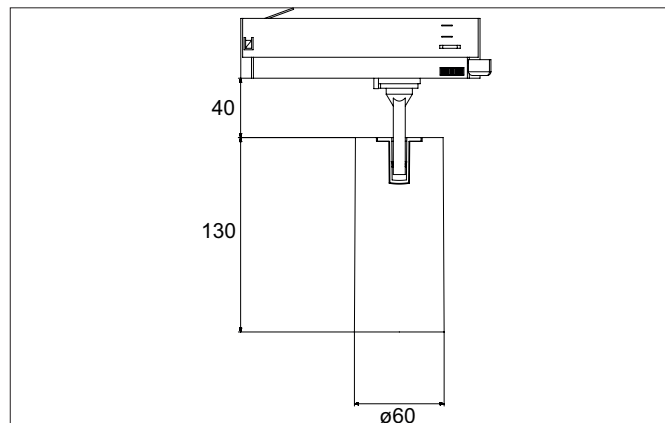

TRAXX MIDI LED track spotlight, on/off switchable

Article no. 88715185

Light.
For Generations.**Tender**

LED track spotlight, on/off switchable, Round. Ceiling cut-out Installation depth mm, Outer diameter 60 mm, Weight 0,606 kg, with rotationssymmetrical, deep, wide distributed light intensity. Luminous flux 2.554 lm, Power 1 x 21 W, Light colour neutral white, Correlated color temperature (CCT) 3.500 K, Colour rendering index CRI > 90, Rated life time L80/B50 at 25 °C: 50.000 h, Housing material: Aluminium / Glass / Plastic, Colour: Black structure, Permissible ambient temperature (ta): -20 °C - +25 °C, Protection class (EN 61140): II, Degree of protection (DIN EN 60529): IP20, .With electronic driver, on/off switchable.

Article data	
Article no.	88715185
GTIN	4251433978435
Series name	TRAXX MIDI
Short description	LED track spotlight, on/off switchable
Material	Aluminium / Glass / Plastic
Colour	Black
Type of surface	Structure
Shape	Round
Outer diameter	60 mm
Weight	0.606 kg

Mounting technology	
Mounting method	Surface mounting
Place of installation	Ceiling-mounted
Adjustability	Rotatable and adjustable head
Swivel angle	90°
Rotation angle	350°
Head adjustable angle	90°
Suitable for through-wiring	No

Packing data	
Gross weight	0.669 kg
Length of packaging	175 mm
Packaging width	175 mm
Packaging height	115 mm
Disposal at end of life	This product must not be disposed of with household waste. You are obliged, to dispose of such electrical waste separately. By disposing of electrical waste and other old or defective electronics separately, you support recycling or other forms of re-use. In that way you help to take care and to avoid that harmful substances get into the environment.