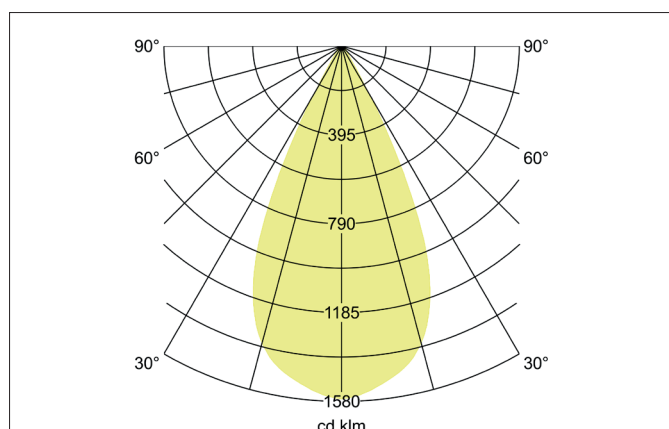

TRAXX MIDI LED track spotlight, on/off switchable

Article no. 88715185

Light.
For Generations.**Tender**

LED track spotlight, on/off switchable, Round. Ceiling cut-out Installation depth mm, Outer diameter 60 mm, Weight 0,606 kg, with rotationssymmetrical, deep, wide distributed light intensity. Luminous flux 2.554 lm, Power 1 x 21 W, Light colour neutral white, Correlated color temperature (CCT) 3.500 K, Colour rendering index CRI > 90, Rated life time L80/B50 at 25 °C: 50.000 h, Housing material: Aluminium / Glass / Plastic, Colour: Black structure, Permissible ambient temperature (ta): -20 °C - +25 °C, Protection class (EN 61140): II, Degree of protection (DIN EN 60529): IP20, .With electronic driver, on/off switchable.

Article data	
Article no.	88715185
GTIN	4251433978435
Series name	TRAXX MIDI
Short description	LED track spotlight, on/off switchable
Material	Aluminium / Glass / Plastic
Colour	Black
Type of surface	Structure
Shape	Round
Outer diameter	60 mm
Weight	0.606 kg