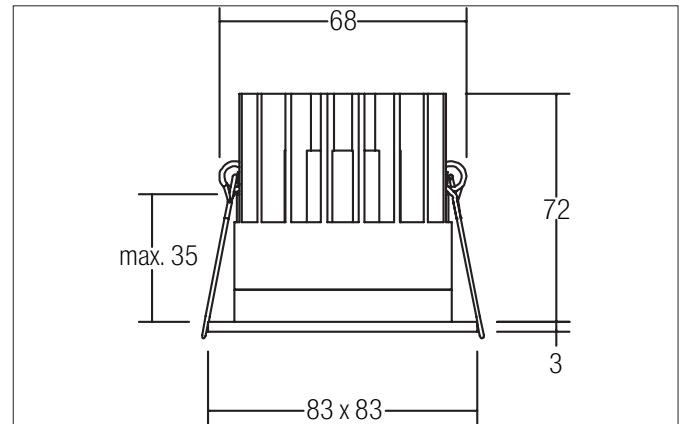

ALTERO-S LED recessed downlight, TunableWhite, IP44
Article no. 12036174TW

Light.
For Generations.

Tender

LED recessed downlight, TunableWhite, IP44, Square. Toolless ceiling installation by installation springs. Ceiling cut-out \varnothing 68 mm, Installation depth 72 mm, Length 83 mm, Width 83 mm, Weight 0,274 kg, Reflector silver with rotationssymmetrical, deep, wide distributed light intensity. optimal light distribution due to a glass transparent cover. Power 1 x 8,8 W, System Efficiency 9 lm/W, Light colour warm white to neutral white, Correlated color temprature (CCT) 2.700 - 5.000 K, Colour rendering index CRI > 80, Housing material: Aluminium, Colour: White structure, Permissible ambient temperature (ta): -20 °C - +25 °C, Protection class (EN 61140): III, Degree of protection (DIN EN 60529): IP44. For connection to an external driver, which is not included in the scope of delivery of the luminaire. Depending on driver dimmable.

Article data	
Article no.	12036174TW
GTIN	4251433981756
Series name	ALTERO-S
Short description	LED recessed downlight, TunableWhite, IP44
Material	Aluminium
Colour	White
Type of surface	Structure
Shape	Round
Built-in diameter	68 mm
Installation depth	72 mm
Length	83 mm
Width	83 mm
Height	3 mm
Weight	0.274 kg

ALTERO-S LED recessed downlight, TunableWhite, IP44

Article no. 12036174TW

Light.
For Generations.

Lighting technology	
Colour temperature	2.700 K - 5.000 K
Light colour	White
Light output	Direct
Lichtstrom 1	740 lm
System efficiency	9 lm/W
Colour rendering	CRI > 80
Reflector	High-gloss
Reflektorfarbe	silver
Beam angle	33°
Light sharing	Symmetric