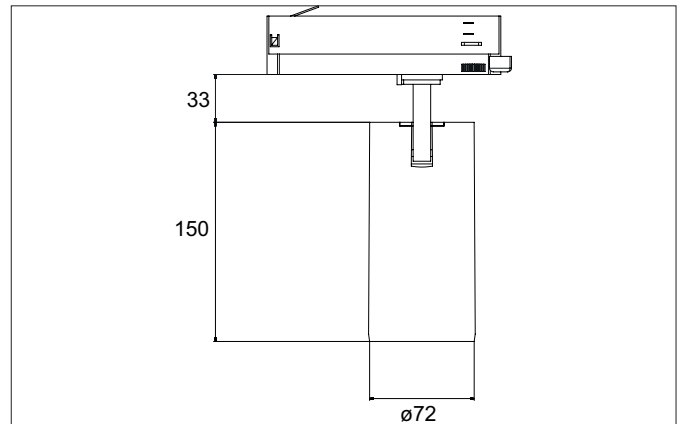

**TRAXX MAXI LED track spotlight, on/off switchable**

Article no. 88724183

Light.  
For Generations.**Tender**

LED track spotlight, on/off switchable, Round. Ceiling cut-out Installation depth mm, Outer diameter 70 mm, Weight 0,666 kg, with rotationssymmetrical, deep, wide distributed light intensity. Luminous flux 3.095 lm, Power 1 x 24 W, Light colour warm white, Correlated color temperature (CCT) 3.000 K, Colour rendering index CRI > 90, Rated life time L80/B50 at 25 °C: 50.000 h, Housing material: Aluminium / Glass / Plastic, Colour: Black structure, Permissible ambient temperature (ta): -20 °C - +25 °C, Protection class (EN 61140): II, Degree of protection (DIN EN 60529): IP20, .With electronic driver, on/off switchable.

Article data	
Article no.	88724183
GTIN	4251433978091
Series name	TRAXX MAXI
Short description	LED track spotlight, on/off switchable
Material	Aluminium / Glass / Plastic
Colour	Black
Type of surface	Structure
Shape	Round
Outer diameter	70 mm
Weight	0.666 kg

**TRAXX MAXI LED track spotlight, on/off switchable**

Article no. 88724183

Light.  
For Generations.

Lighting technology	
Colour temperature	3.000 K
Light colour	White
Luminous flux	3,095 lm
System efficiency	129 lm/W
Colour rendering	CRI > 90
Reflector	High-gloss
Beam angle	40°
Light sharing	Symmetric

Packing data	
Gross weight	0.796 kg
Length of packaging	290 mm
Packaging width	115 mm
Packaging height	165 mm
Disposal at end of life	This product must not be disposed of with household waste. You are obliged, to dispose of such electrical waste separately. By disposing of electrical waste and other old or defective electronics separately, you support recycling or other forms of re-use. In that way you help to take care and to avoid that harmful substances get into the environment.