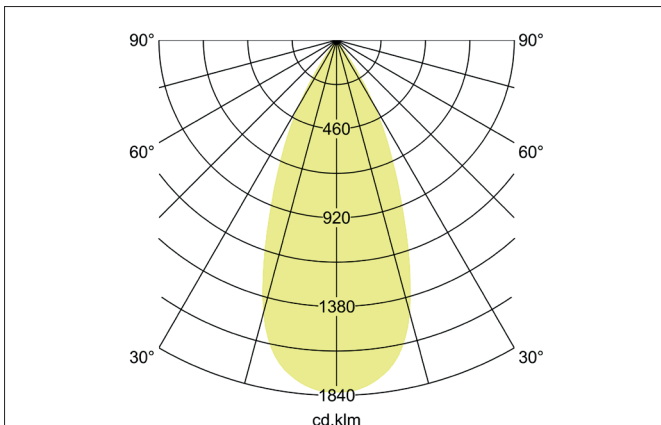

**TRAXX MAXI LED track spotlight, on/off switchable**

Article no. 88724183

Light.  
For Generations.**Tender**

LED track spotlight, on/off switchable, Round. Ceiling cut-out Installation depth mm, Outer diameter 70 mm, Weight 0,666 kg, with rotationssymmetrical, deep, wide distributed light intensity. Luminous flux 3.095 lm, Power 1 x 24 W, Light colour warm white, Correlated color temperature (CCT) 3.000 K, Colour rendering index CRI > 90, Rated life time L80/B50 at 25 °C: 50.000 h, Housing material: Aluminium / Glass / Plastic, Colour: Black structure, Permissible ambient temperature (ta): -20 °C - +25 °C, Protection class (EN 61140): II, Degree of protection (DIN EN 60529): IP20, .With electronic driver, on/off switchable.

Article data	
Article no.	88724183
GTIN	4251433978091
Series name	TRAXX MAXI
Short description	LED track spotlight, on/off switchable
Material	Aluminium / Glass / Plastic
Colour	Black
Type of surface	Structure
Shape	Round
Outer diameter	70 mm
Weight	0.666 kg

**TRAXX MAXI LED track spotlight, on/off switchable**

Article no. 88724183

Light.  
For Generations.

Lighting technology	
Colour temperature	3.000 K
Light colour	White
Luminous flux	3,095 lm
System efficiency	129 lm/W
Colour rendering	CRI > 90
Reflector	High-gloss
Beam angle	40°
Light sharing	Symmetric