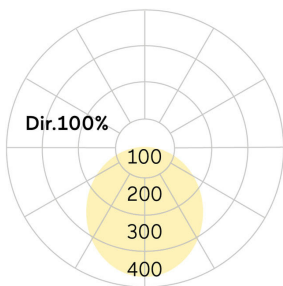

lightnet

Basic-A5

Surface mounted luminaire - Direct light distribution

Article code: BA5OBL-830M-D600

Illustrations may only be similar and serve as an orientation.

Basic-A5. LED. Surface mounted luminaire for wall or ceiling mounting with minimalist edge. Luminaire body made of high-quality aluminum profile. Surface finish Jet Black. Direct only light distribution. Colour temperature: 3000K (Warm White). Colour Rendering Index (CRI): >80. Opal diffuser for enhanced light transmission and perfect uniform illumination. Dimmable DALI. DxH (round). D=600mm. H=38mm. Medium-power

current. 3235lm. 25W. 8,8kg. Binning initial \leq MacAdam 3. IP40. Protection class I. CE, UKCA marking. Prüfzeichen: ENEC. IK02. 220-240V. 50-60 Hz. RG0 (EN62471). Luminous flux reduction up to 0,3%/1.000 operating hours. Nominal failure rate: 0,2%/1.000 operating hours. L85B10 (tq 25°C) = 50.000h. 5 years warranty. Manufacturer: Lightnet GmbH, ISO 9001:2015 and 50001:2018 certified.

Basic-A5

Surface mounted luminaire - Direct light distribution

Article code: BA5OBL-830M-D600

Customer / Project: _____

Note: _____

| | |
|------------------------------|--------------------------------|
| Productname | Basic-A5 |
| Lamp | LED |
| Installation Type | Surface mounted luminaire |
| Surface finish | Jet Black |
| Light characteristics | Direct light distribution |
| Colour temperature | 3000K |
| Colour Rendering Index (CRI) | CRI>80 |
| Optical system | Opal diffuser |
| Control | Dimmable (DALI) |
| Length L/Diameter D (mm) | D=600mm |
| Height H (mm) | H=38mm |
| Current/Power | Medium-Power |
| Luminous Flux | 3235lm |
| Power consumption | 25W |
| Degree of protection | IP40 |
| Certification | Prüfzeichen: ENEC |
| LED lifetime | L85B10 (tq 25°C) = 50.000h |
| Photometric code | 8 30 / 3 3 9 |
| Photobiological class | RG0 (EN62471) |
| Indoor/Outdoor | Indoor: ta [ambient] max. 25°C |
| Weight (kg) | 8,8kg |