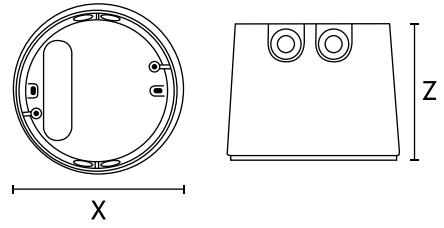

Item no.	Product name	X mm	Z mm
EP10426278	COMPACT APC MOUNTING BOX IP20 SM WH	103	90
EP10426285	COMPACT APC MOUNTING BOX IP20 SM BK	103	90

1.1

Not included

Not included

2.1

1.2

2.2