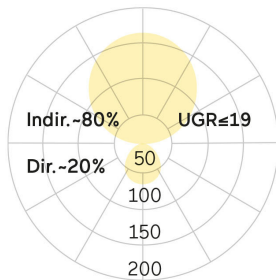

lightnet

Cubic-F1

Free standing luminaire - Direct/indirect light distribution

Article code: CF1ABX-830H-L900-U-A

Illustrations may only be similar and serve as an orientation.

Cubic-F1. LED. Free standing luminaire. Luminaire head with 25mm minimalist overall height. Luminaire body made of high-quality aluminum profile. Surface finish Jet Black. Direct/indirect light distribution. Colour temperature: 3000K (Warm White). Colour Rendering Index (CRI): >80. Microprismatic screen for uniform illumination and reduced luminance in office areas. UGR<=19. Separate stepless dimming of the direct/indirect light chambers. LxWxH (luminaire head, rectangular/Stand). L=900mm. W=

200mm. H=2000/25mm. High-power current. 14960lm. 114W. 20,1kg. Binning initial <= MacAdam 3. U-formed floor base matching luminaire`s outer surface colour. Plug Schuko CEE 7/7 (Type E+F). IP20. Protection class I. CE, UKCA marking. IK02. 220-240V. 50-60 Hz. Luminous flux reduction up to 0,4%/1.000 operating hours. Nominal failure rate: 0,2%/1.000 operating hours. L80B10 (tq 25°C) = 50.000h. 5 years warranty. Manufacturer: Lightnet GmbH, ISO 9001:2015 and 50001:2018 certified.

lightnet

Cubic-F1

Free standing luminaire - Direct/indirect light distribution

Article code: CF1ABX-830H-L900-U-A

Customer / Project: _____

Note: _____

Productname	Cubic-F1
Lamp	LED
Installation Type	Free standing luminaire
Surface finish	Jet Black
Light characteristics	Direct/indirect light distribution
Colour temperature	3000K
Colour Rendering Index (CRI)	CRI>80
Optical system	Microprismatic screen
Control	Separately stepless dimmable
Length L/Diameter D (mm)	L=900mm
Width W (mm)	W=200mm
Height H (mm)	H=2000/25mm
Current/Power	High-Power
Luminous Flux	14960lm
Power consumption	114W
Base-Type	U-base
Plug	Schuko CEE 7/7 (E+F)
Degree of protection	IP20
LED lifetime	L80B10 (tq 25°C) = 50.000h
UGR	UGR<=19
Photometric code	8 30 / 3 3 9
Indoor/Outdoor	Indoor: ta [ambient] max. 25°C
Weight (kg)	20,1kg