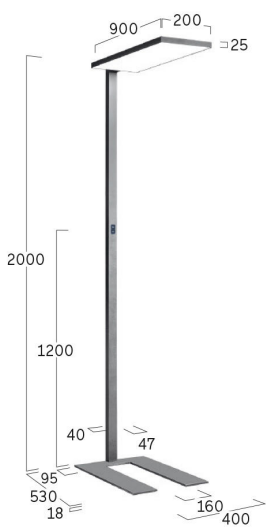

lightnet

Cubic-F1

Free standing luminaire - Direct/indirect light distribution

Article code: CF1ABX-830H-L900-U-A

Illustrations may only be similar and serve as an orientation.

Cubic-F1. LED. Free standing luminaire. Luminaire head with 25mm minimalist overall height. Luminaire body made of high-quality aluminum profile. Surface finish Jet Black. Direct/indirect light distribution. Colour temperature: 3000K (Warm White). Colour Rendering Index (CRI): >80. Microprismatic screen for uniform illumination and reduced luminance in office areas. UGR<=19. Separate stepless dimming of the direct/indirect light chambers. LxWxH (luminaire head, rectangular/Stand). L=900mm. W=

200mm. H=2000/25mm. High-power current. 14960lm. 114W. 20,1kg. Binning initial <= MacAdam 3. U-formed floor base matching luminaire`s outer surface colour. Plug Schuko CEE 7/7 (Type E+F). IP20. Protection class I. CE, UKCA marking. IK02. 220-240V. 50-60 Hz. Luminous flux reduction up to 0,4%/1.000 operating hours. Nominal failure rate: 0,2%/1.000 operating hours. L80B10 (tq 25°C) = 50.000h. 5 years warranty. Manufacturer: Lightnet GmbH, ISO 9001:2015 and 50001:2018 certified.

lightnet

Cubic-F1

Free standing luminaire - Direct/indirect light distribution

Article code: CF1ABX-830H-L900-U-A

Customer / Project: _____

Note: _____

Productname	Cubic-F1
Lamp	LED
Installation Type	Free standing luminaire
Surface finish	Jet Black
Light characteristics	Direct/indirect light distribution
Colour temperature	3000K
Colour Rendering Index (CRI)	CRI>80
Optical system	Microprismatic screen
Control	Separately stepless dimmable
Length L/Diameter D (mm)	L=900mm
Width W (mm)	W=200mm
Height H (mm)	H=2000/25mm
Current/Power	High-Power
Luminous Flux	14960lm
Power consumption	114W
Base-Type	U-base
Plug	Schuko CEE 7/7 (E+F)
Degree of protection	IP20
LED lifetime	L80B10 (tq 25°C) = 50.000h
UGR	UGR<=19
Photometric code	8 30 / 3 3 9
Indoor/Outdoor	Indoor: ta [ambient] max. 25°C
Weight (kg)	20,1kg