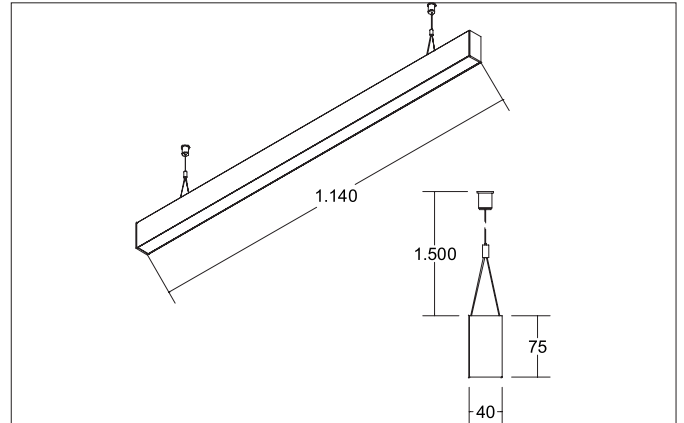

BIRO40 LED pendant profile luminaire direct/indirect
Article no. 77323693Light.
For Generations.**Tender**

LED pendant profile luminaire direct/indirect, Rectangular. Luminaire length 1144.0 mm, Luminaire width 40.0 mm, Hight 75.0 mm, for pendulum mounting. Pendulum length max. 1500.0 mm Weight 2.59 kg, with rotationssymmetrical, deep, wide distributed light intensity. optimal light distribution due to a satinised cover. Luminous flux 4.970 lm, UGR < 20, Power 45,9 W, System Efficiency 108 lm/W, Light colour warm white, Correlated color temprature (CCT) 3.000 K, Colour rendering index CRI > 90, Rated life time L70/B50 at 25 °C: 60000 h, Rated life time L80/B50 at 25 °C: 60000 h, Housing material: Aluminium / Acrylic, Colour: Silver, Permissible ambient temperature (ta): -20 °C - +25 °C, Protection class (EN 61140): I, Degree of protection (DIN EN 60529): IP20. With electronic driver, on/off switchable.

Article data	
Article no.	77323693
GTIN	4251433935193
Series name	BIRO40
Short description	LED pendant profile luminaire direct/indirect
Material	Aluminium / Acrylic
Colour	Silver
Shape	Rectangular
Length	1,144 mm
Width	40 mm
Hight	75 mm
Weight	2.590 kg

Mounting technology	
Mounting method	Suspended
Place of installation	Ceiling-mounted
Adjustability	Not adjustable
Pendulum length max.	1,500 mm
Material cover	Plastic, satinised

Packing data	
Gross weight	3.04 kg
Length of packaging	1,250 mm
Packaging width	75 mm
Packaging height	75 mm
Disposal at end of life	This product must not be disposed of with household waste. You are obliged, to dispose of such electrical waste separately. By disposing of electrical waste and other old or defective electronics separately, you support recycling or other forms of re-use. In that way you help to take care and to avoid that harmful substances get into the environment.