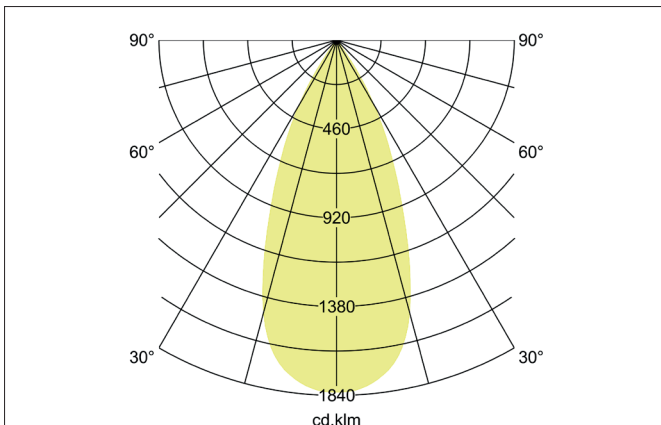

TRAXX MAXI LED pendant luminaire, DALI

Article no. 88884163DA

Light.
For Generations.**Tender**

LED pendant luminaire, DALI, Round. Ceiling cut-out Installation depth mm, with rotationssymmetrical, deep, wide distributed light intensity. optimal light distribution due to a glass transparent cover. Luminous flux 3.710 lm, Power 1 x 28 W, Light colour warm white, Correlated color temperature (CCT) 3.000 K, Colour rendering index CRI > 90, Rated life time L80/B50 at 25 °C: 50.000 h, Housing material: Aluminium / Glass / Plastic, Colour: Silver structure, Permissible ambient temperature (ta): -20 °C - +25 °C, Protection class (EN 61140): I, Degree of protection (DIN EN 60529): IP20, .With electronic driver, DALI dimmable.

TRAXX MAXI LED pendant luminaire, DALI

Article no. 88884163DA

Light.
For Generations.

Lighting technology	
Colour temperature	3.000 K
Light colour	White
Light output	Direct
Luminous flux	3,710 lm
System efficiency	132 lm/W
McAdam-Step	McAdam-Step 3
Colour rendering	CRI > 90
Reflector	High-gloss
Beam angle	40°
Light sharing	Symmetric
Adjustable color temperature	No