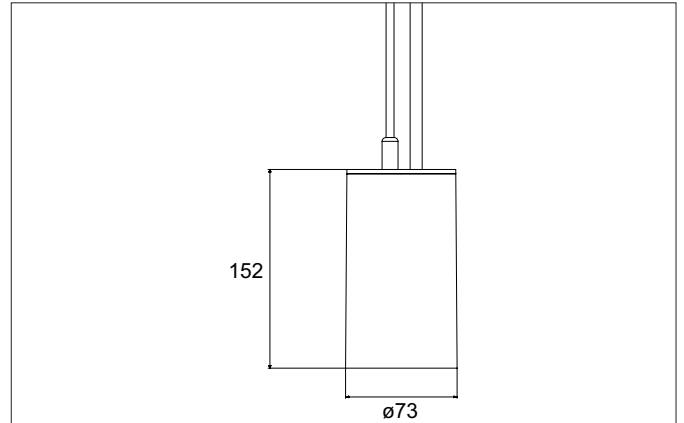

TRAXX MAXI LED pendant luminaire, DALI

Article no. 88884163DA

Light.
For Generations.**Tender**

LED pendant luminaire, DALI, Round. Ceiling cut-out Installation depth mm, with rotationssymmetrical, deep, wide distributed light intensity. optimal light distribution due to a glass transparent cover. Luminous flux 3.710 lm, Power 1 x 28 W, Light colour warm white, Correlated color temperature (CCT) 3.000 K, Colour rendering index CRI > 90, Rated life time L80/B50 at 25 °C: 50.000 h, Housing material: Aluminium / Glass / Plastic, Colour: Silver structure, Permissible ambient temperature (ta): -20 °C - +25 °C, Protection class (EN 61140): I, Degree of protection (DIN EN 60529): IP20, .With electronic driver, DALI dimmable.

Article data	
Article no.	88884163DA
GTIN	4251433995203
Series name	TRAXX MAXI
Short description	LED pendant luminaire, DALI
Material	Aluminium / Glass / Plastic
Colour	Silver
Type of surface	Structure
Shape	Round
Hight	163 mm
Weight	N.N.

TRAXX MAXI LED pendant luminaire, DALI

Article no. 88884163DA

Light.
For Generations.

Lighting technology	
Colour temperature	3.000 K
Light colour	White
Light output	Direct
Luminous flux	3,710 lm
System efficiency	132 lm/W
McAdam-Step	McAdam-Step 3
Colour rendering	CRI > 90
Reflector	High-gloss
Beam angle	40°
Light sharing	Symmetric
Adjustable color temperature	No

Mounting technology	
Mounting method	Suspended
Place of installation	Ceiling-mounted
Adjustability	Not adjustable
Pendulum length max.	1,500 mm
Material cover	Glass transparent
Suitable for through-wiring	No