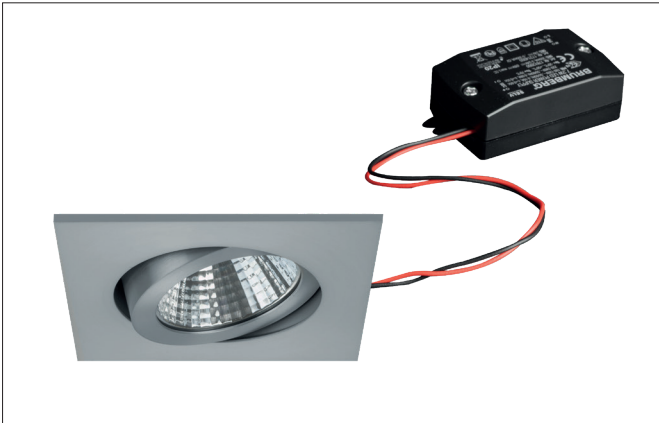

SEVEN-S LED recessed spot set, on/off switchable

Article no. 38364253

Light.
For Generations.

Tender

LED recessed spot set, on/off switchable, Square. Toolless ceiling installation by installation springs. Ceiling cut-out Ø 68 mm, Installation depth 38 mm, Length 82 mm, Width 82 mm, Weight 0,140 kg, Reflector silver with rotationssymmetrical, deep, wide distributed light intensity. optimal light distribution due to a plastic, transparent cover. Luminous flux 740 lm, Power 1 x 7 W, System Efficiency 106 lm/W, Light colour warm white, Correlated color temperature (CCT) 3.000 K, Colour rendering index CRI > 80, Rated life time L70/B50 at 25 °C: 50000 h, Housing material: Aluminium / Polycarbonate, Colour: Alu, Permissible ambient temperature (ta): -20 °C - +25 °C, Protection class (EN 61140): II, Degree of protection (DIN EN 60529): IP20. With electronic driver, on/off switchable with integrated strain relief.

Product Benefits

- Square recessed spotlight made of solid aluminum with polycarbonate cover.
- Easy and tool-free mounting.
- CRI > 80.
- Low mounting depth 38 mm, length 82 mm, width 82 mm, Ceiling cut-out 68 mm.
- Ceiling thickness maximum 13 mm.
- Large article variance in terms of housing color and color temperature.
- Switchable set - alternatively available in version for 350 mA and as dimmable (trailing-edge phase dimmer) set available.
- Alternatively available in round design.

SEVEN-S LED recessed spot set, on/off switchable

Article no. 38364253

Light.
For Generations.

Article data	
Article no.	38364253
GTIN	4251433919513
Series name	SEVEN-S
Short description	LED recessed spot set, on/off switchable
Material	Aluminium / Polycarbonate
Colour	Alu
Type of surface	Matt
Shape	Square
Built-in diameter	68 mm
Installation depth	38 mm
Length	82 mm
Width	82 mm
Height	3 mm
Weight	0.140 kg