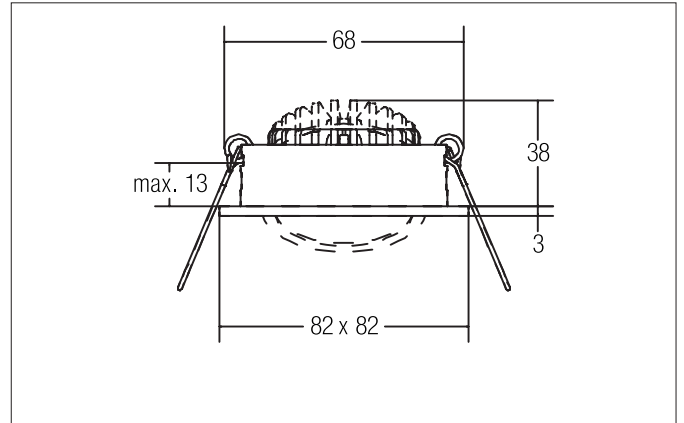

SEVEN-S LED recessed spot set, on/off switchable

Article no. 38364253

Light.
For Generations.

Tender

LED recessed spot set, on/off switchable, Square. Toolless ceiling installation by installation springs. Ceiling cut-out Ø 68 mm, Installation depth 38 mm, Length 82 mm, Width 82 mm, Weight 0,140 kg, Reflector silver with rotationssymmetrical, deep, wide distributed light intensity. optimal light distribution due to a plastic, transparent cover. Luminous flux 740 lm, Power 1 x 7 W, System Efficiency 106 lm/W, Light colour warm white, Correlated color temperature (CCT) 3.000 K, Colour rendering index CRI > 80, Rated life time L70/B50 at 25 °C: 50000 h, Housing material: Aluminium / Polycarbonate, Colour: Alu, Permissible ambient temperature (ta): -20 °C - +25 °C, Protection class (EN 61140): II, Degree of protection (DIN EN 60529): IP20. With electronic driver, on/off switchable with integrated strain relief.

Product Benefits

- Square recessed spotlight made of solid aluminum with polycarbonate cover.
- Easy and tool-free mounting.
- CRI > 80.
- Low mounting depth 38 mm, length 82 mm, width 82 mm, Ceiling cut-out 68 mm.
- Ceiling thickness maximum 13 mm.
- Large article variance in terms of housing color and color temperature.
- Switchable set - alternatively available in version for 350 mA and as dimmable (trailing-edge phase dimmer) set available.
- Alternatively available in round design.

SEVEN-S LED recessed spot set, on/off switchable

Article no. 38364253

Light.
For Generations.

Article data	
Article no.	38364253
GTIN	4251433919513
Series name	SEVEN-S
Short description	LED recessed spot set, on/off switchable
Material	Aluminium / Polycarbonate
Colour	Alu
Type of surface	Matt
Shape	Square
Built-in diameter	68 mm
Installation depth	38 mm
Length	82 mm
Width	82 mm
Height	3 mm
Weight	0.140 kg