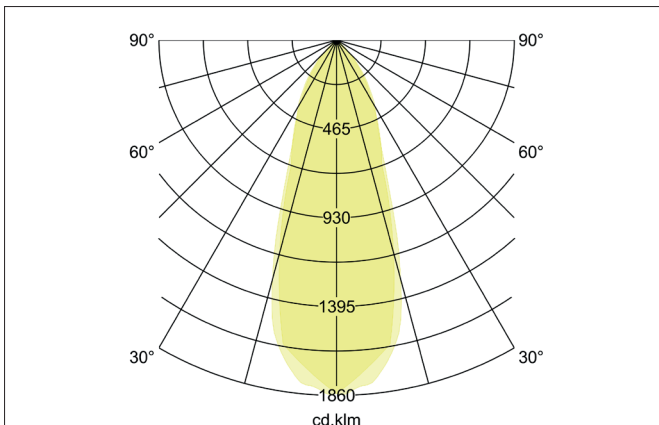

SEVEN-S LED recessed spot set, on/off switchable

Article no. 38364253

Light.
For Generations.

Tender

LED recessed spot set, on/off switchable, Square. Toolless ceiling installation by installation springs. Ceiling cut-out Ø 68 mm, Installation depth 38 mm, Length 82 mm, Width 82 mm, Weight 0,140 kg, Reflector silver with rotationssymmetrical, deep, wide distributed light intensity. optimal light distribution due to a plastic, transparent cover. Luminous flux 740 lm, Power 1 x 7 W, System Efficiency 106 lm/W, Light colour warm white, Correlated color temperature (CCT) 3.000 K, Colour rendering index CRI > 80, Rated life time L70/B50 at 25 °C: 50000 h, Housing material: Aluminium / Polycarbonate, Colour: Alu, Permissible ambient temperature (ta): -20 °C - +25 °C, Protection class (EN 61140): II, Degree of protection (DIN EN 60529): IP20. With electronic driver, on/off switchable with integrated strain relief.

Product Benefits

- Square recessed spotlight made of solid aluminum with polycarbonate cover.
- Easy and tool-free mounting.
- CRI > 80.
- Low mounting depth 38 mm, length 82 mm, width 82 mm, Ceiling cut-out 68 mm.
- Ceiling thickness maximum 13 mm.
- Large article variance in terms of housing color and color temperature.
- Switchable set - alternatively available in version for 350 mA and as dimmable (trailing-edge phase dimmer) set available.
- Alternatively available in round design.

Lighting technology	
Colour temperature	3.000 K
Light colour	White
Light output	Direct
Luminous flux	740 lm
System efficiency	106 lm/W
Colour rendering	CRI > 80
Reflector	High-gloss
Reflektorfarbe	silver
Beam angle	38°
Light sharing	Symmetric