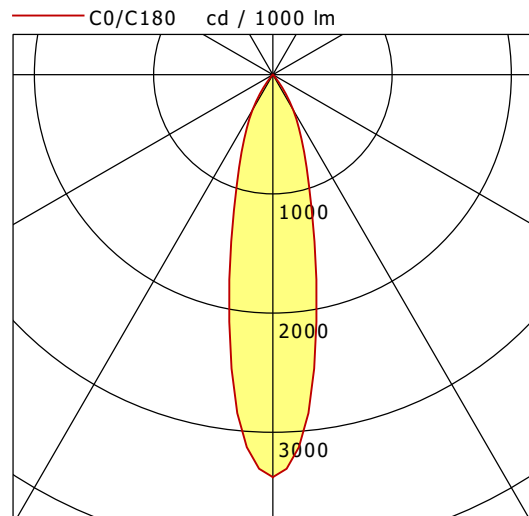

ORYO-R 202.B.25

Oryo 200 | Recessed (1xLED 26W BAKERY 2670lm)

	C0	C90	C180	C270
0°	3376	3376	3376	3376
15°	1307	1307	1307	1307
30°	341	341	341	341
45°	11	11	11	11
60°	7	7	7	7
75°	1	1	1	1
90°	0	0	0	0
cd / 1000 lm				

η	LED
Efficiency	103 lm/W
Direct/Indirect	↓ 100% / ↑ 0%
System Power	26 W
UGR	X=4H, Y=8H
Reflection factors	70/50/20
UGR C0/C180	18.1
UGR C90/C270	18.1
CIE Flux Codes	98 100 100 100 100
Ra/CRI	---