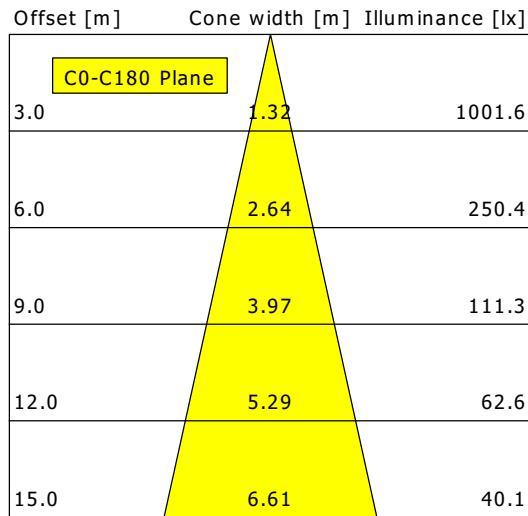

ORYO-R 202.B.25

Oryo 200 | Recessed (1xLED 26W BAKERY 2670lm)

	C0	C90	C180	C270
0°	3376	3376	3376	3376
15°	1307	1307	1307	1307
30°	341	341	341	341
45°	11	11	11	11
60°	7	7	7	7
75°	1	1	1	1
90°	0	0	0	0
cd / 1000 lm				

η	LED
Efficiency	103 lm/W
Direct/Indirect	↓ 100% / ↑ 0%
System Power	26 W
UGR	X=4H, Y=8H
Reflection factors	70/50/20
UGR C0/C180	18.1
UGR C90/C270	18.1
CIE Flux Codes	98 100 100 100 100
Ra/CRI	---