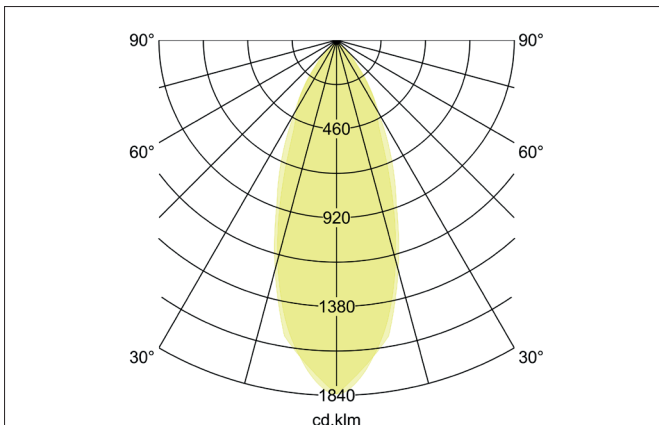

### Tender

LED recessed downlightset V4A IP54, on/off switchable, Square. Ceiling cut-out Ø 68 mm, Installation depth 45 mm, Length 82 mm, Width 82 mm, Weight 0,290 kg, with rotationssymmetrical, deep, wide distributed light intensity. optimal light distribution due to a glass transparent cover. Luminous flux 680 lm, Power 1 x 6 W, System Efficiency 113 lm/W, Light colour warm white, Correlated color temperature (CCT) 3.000 K, Colour rendering index CRI > 80, Housing material: Stainless steel / Aluminium / Glass, Colour: Stainless steel, Permissible ambient temperature (ta): -20 °C - +25 °C, Protection class (EN 61140): II, Degree of protection (DIN EN 60529): IP54 when installing in closed ceilings, .With electronic driver, on/off switchable.

Article data	
Article no.	38005223
GTIN	4251433910541
Short description	LED recessed downlightset V4A IP54, on/off switchable
Material	Stainless steel / Aluminium / Glass
Colour	Stainless steel
Type of surface	Matt
Shape	Square
Built-in diameter	68 mm
Installation depth	45 mm
Length	82 mm
Width	82 mm
Weight	0.290 kg

**LED recessed downlightset V4A IP54, on/off switchable**

Article no. 38005223

Light.  
For Generations.

Lighting technology	
Colour temperature	3.000 K
Light colour	White
Light output	Direct
Luminous flux	680 lm
System efficiency	113 lm/W
Colour rendering	CRI > 80
Reflector	High-gloss
Beam angle	38°
Light sharing	Symmetric