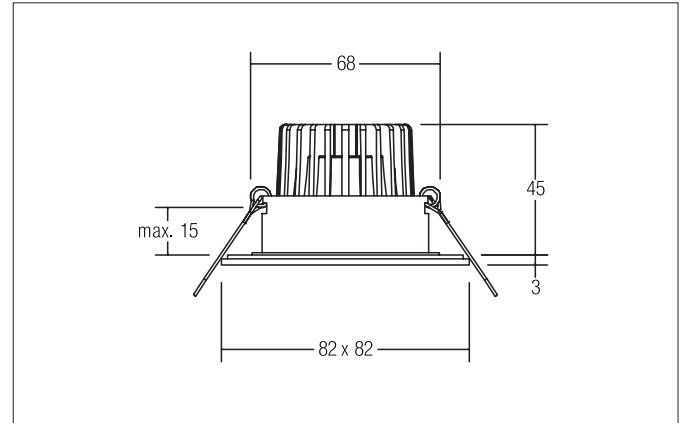

## LED recessed downlightset V4A IP54, on/off switchable

Article no. 38005223

Light.  
For Generations.

### Tender

LED recessed downlightset V4A IP54, on/off switchable, Square. Ceiling cut-out Ø 68 mm, Installation depth 45 mm, Length 82 mm, Width 82 mm, Weight 0,290 kg, with rotationssymmetrical, deep, wide distributed light intensity. optimal light distribution due to a glass transparent cover. Luminous flux 680 lm, Power 1 x 6 W, System Efficiency 113 lm/W, Light colour warm white, Correlated color temperature (CCT) 3.000 K, Colour rendering index CRI > 80, Housing material: Stainless steel / Aluminium / Glass, Colour: Stainless steel, Permissible ambient temperature (ta): -20 °C - +25 °C, Protection class (EN 61140): II, Degree of protection (DIN EN 60529): IP54 when installing in closed ceilings, .With electronic driver, on/off switchable.

Article data	
Article no.	38005223
GTIN	4251433910541
Short description	LED recessed downlightset V4A IP54, on/off switchable
Material	Stainless steel / Aluminium / Glass
Colour	Stainless steel
Type of surface	Matt
Shape	Square
Built-in diameter	68 mm
Installation depth	45 mm
Length	82 mm
Width	82 mm
Weight	0.290 kg

**LED recessed downlightset V4A IP54, on/off switchable**

Article no. 38005223

Light.  
For Generations.

Lighting technology	
Colour temperature	3.000 K
Light colour	White
Light output	Direct
Luminous flux	680 lm
System efficiency	113 lm/W
Colour rendering	CRI > 80
Reflector	High-gloss
Beam angle	38°
Light sharing	Symmetric