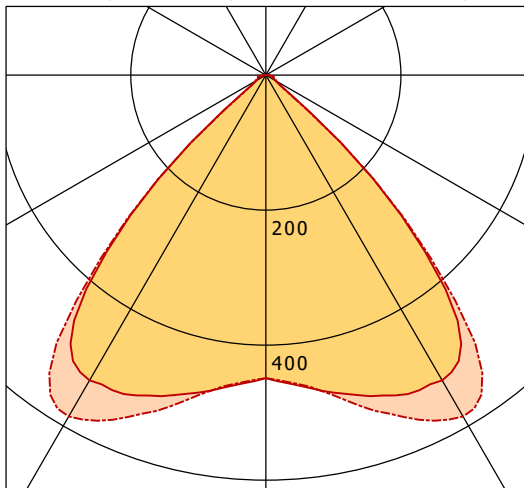

ALA-L 011.840.1530

Ala | Light-Insert (1xLED 73W 840/4000K 11700lm)

— C0/C180 cd / 1000 lm - - - C90/C270

	C0	C90	C180	C270
0°	449	449	449	449
15°	490	504	490	504
30°	522	584	522	584
45°	255	259	255	259
60°	16	18	16	18
75°	10	13	10	13
90°	2	0	2	0
cd / 1000 lm				

Offset [m] Cone width [m] Illuminance [lx]

Offset [m]	C0-C180 Plane	C90-C270 Plane	Illuminance [lx]
3.0	5.77 5.81		583.6
6.0	11.54 11.62		145.9
9.0	17.31 17.42		64.8
12.0	23.07 23.23		36.5
15.0	28.84 29.04		23.3

η	LED
Efficiency	160 lm/W
Direct/Indirect	↓ 100% / ↑ 0%
System Power	73 W
UGR	X=4H, Y=8H
Reflection factors	70/50/20
UGR C0/C180	21.9
UGR C90/C270	22.4
CIE Flux Codes	79 97 99 100 100
Ra/CRI	>80