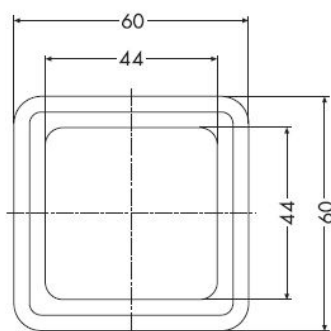

**combination frames, single,
deep black**

Product Data Sheet

Mounting direction	Horizontal and vertical
Material	Plastic
Halogen free	Yes
Surface finishing	Glossy
Colour	Black
Degree of protection (IP)	IP20
Type of fastening	Clamping/screw mounting
Width	60Millimetre
Height	60Millimetre

771

**combination frames, single,
deep black**

Combination frames for vertical and horizontal mounting,
Single, dimensions 60 x 60 mm

Material No.	Article No.	EAN-code
00618111	D 771.19	4010105618112

PEHA Elektro GmbH & Co.KG