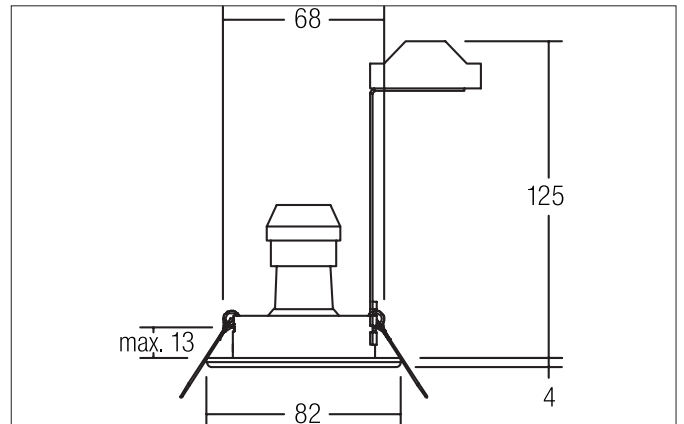

Recessed spot, GU 10

Article no. 36180070

Light.
For Generations.**Tender**

Recessed spot, GU10, white, Round. In a compact design, for installation in tool-less rapid assembly systems. Including bracket with GU10 socket for standard-compliant strain relief. Lamp holder: GU10, Mounting method: Recessed mounting, Place of installation: Ceiling-mounted, Material: Steel / Brass, Degree of protection: according to DIN EN 60529 IP20, Protection class: (EN 61140) II, Voltage: 230V AC 50Hz, Power: 50W, Amount of light sources / fittings: 1.0 Qty, Adjustability: Pivoted, Control: Other.

Article data	
Article no.	36180070
GTIN	4250047782360
Short description	Recessed spot, GU10
Material	Steel / Brass
Colour	White
Type of surface	Glossy
Shape	Round
Outer diameter	82 mm
Built-in diameter	68 mm
Installation depth	125 mm
Hight	4 mm
Weight	0.215 kg

Recessed spot, GU 10

Article no. 36180070

Light.
For Generations.

Operating technology of the luminaire	
System output	50 W
Voltage type	AC
AC nominal voltage max	230 V
Frequenz max.	50 Hz
Lamp	for LED-retrofill lamp
Lamp holder	GU10
Protection class	II
Degree of protection	IP20
Control	Other
Bulb change possible	Yes

Packing data	
Gross weight	0.25 kg
Length of packaging	140 mm
Packaging width	110 mm
Packaging height	120 mm
Disposal at end of life	This product must not be disposed of with household waste. You are obliged, to dispose of such electrical waste separately. By disposing of electrical waste and other old or defective electronics separately, you support recycling or other forms of re-use. In that way you help to take care and to avoid that harmful substances get into the environment.